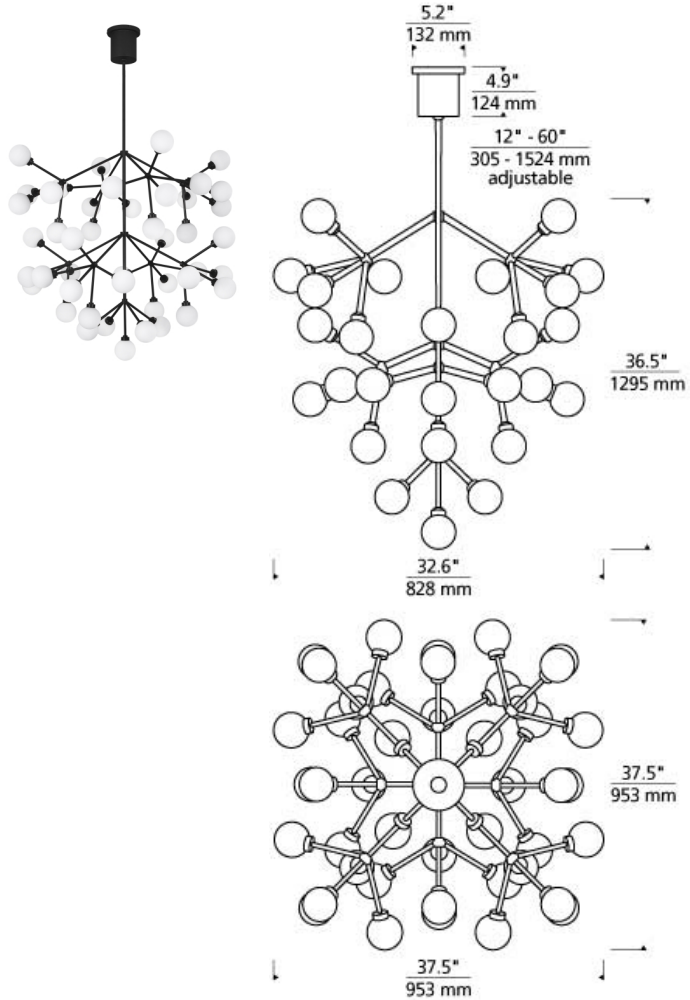

Mara Grande Chandelier LED

DESCRIPTION

The Mara Grande LED chandelier from Tech Lighting is a wholly modern interpretation of classic multi-tier chandelier, but rarely does a fixture provide such dramatic impact. Whether you select the on-trend aged brass finish or the plated satin nickel finish, each large chandelier features forty five individual frosted glass globes which smoothly diffuse the LED light sources for an unmistakably high-end look. With its impactful scale and plentiful, fully dimmable LED light output, the Mara Grande chandelier is sure to make a jaw-dropping statement as dining room lighting, living room lighting or foyer lighting. If you have something a bit smaller in mind, be sure to check out the medium scale Mara chandelier also available from Tech Lighting. Includes (45) 2.6 watt, 67 delivered lumen (3015 total delivered lumens), 2700K LED modules. Fixture provided with 60 inches of variable rigid stems (includes one 12 inch & two 24 inch stems) in coordinating finish. Dimmable with most LED compatible ELV and TRIAC dimmers. Can be installed on a sloped ceiling up to 45°.

INSTALLATION

This product can mount to either a 4" square electrical box with round plaster ring or an octagon electrical box.

WEIGHT

16-16lb / 7.26-7.26kg ±

white/aged brass white/satin nickel white/matte black

ORDERING INFORMATION

700MRAG COLOR	FINISH	LAMP
W WHITE	R AGED BRASS B MATTE BLACK S SATIN NICKEL	-LED927 -LED927 LED 90 CRI 2700K 120V

TECH LIGHTING®
 7400 Linder Avenue T 847.410.4400
 Skokie, Illinois 60077 F 847.410.4500
Tech Lighting, L.L.C.

700 MRAG _____

FIXTURE TYPE: _____

JOB NAME: _____

NOTES: _____