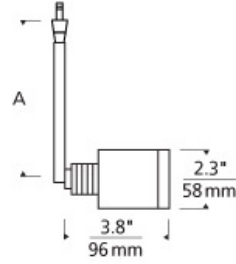

### DESCRIPTION

Simple, industrial-inspired head puts light where you need it. Machined aluminum and brass housings create crisp edges. Head rotates 360°; pivots 90° to direct the beam. Integrated lens holder accommodates up to two lenses or louvers (sold separately). Accepts low-voltage, MR16 lamp of up to 50 watts (not included).

### INSTALLATION

Socket terminates with FreeJack male connector, which may be installed into a system connector. Elements ordered with a system prefix include a connector for that system.

### WEIGHT

1.03lb / 0.47kg ±

tellium head

### ORDERING INFORMATION

| 700 SYSTEM | TLM                  | LENGTH (A) | FINISH           |
|------------|----------------------|------------|------------------|
| FJ         | FREEJACK             | 03 3"      | Z ANTIQUE BRONZE |
| MP         | MONOPOINT            | 06 6"      | S SATIN NICKEL   |
| MO         | MONORAIL             | 12 12"     |                  |
| MO2        | TWO-CIRCUIT MONORAIL | 18 18"     |                  |