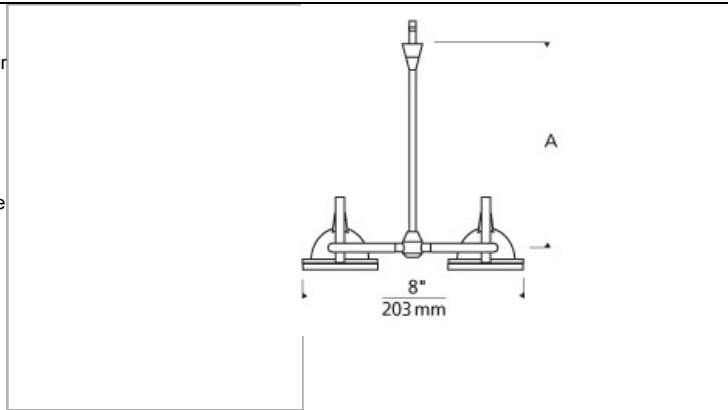

LOW-VOLTAGE HEADS

Elton Head

DESCRIPTION

Adjustable double head tilts and rotates infinitely. Integral louver lens holders can hold a single glass lens (sold separately) or an eggcrate louver (two included). Two low-voltage, MR16 lamps of up to 35 watts each (not included).

INSTALLATION

Socket terminates with FreeJack male connector, which may be installed into a system connector. Elements ordered with a system prefix include a connector for that system. For use on T~TRAK, order FreeJack version and T~TRAK FreeJack Connector (sold separately).

ACCESSORIES & OPTICAL CONTROLS

Colored Lens, Dichroic Lens, Diffuser Lens, Eggcrate Louver, Linear Spread Lens, Soft Focus Lens, UV Filter

WEIGHT

0.5lb / 0.23kg ±

ORDERING INFORMATION

700 SYSTEM	ELT	LENGTH	FINISH
FJ	FREEJACK	03 3"	Z ANTIQUE BRONZE
MO	MONORAIL	06 6"	C CHROME
MO2	TWO-CIRCUIT MONORAIL	12 12"	S SATIN NICKEL
WMO	WALL MONORAIL	18 18"	
		24 24"	