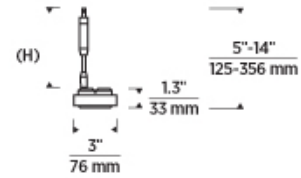

## SPECIFICATIONS

PRIMARY MATERIAL	Metal
SHADE MATERIAL	
NET WEIGHT	0.79 lbs
HEIGHT	1.3in
WIDTH	3in
LENGTH	3in
BEAM SPREAD	
UP LIGHT / DOWN LIGHT / BOTH?	
WET LISTED	
DAMP LISTED	
DRY LISTED	Yes
MIN. HANGING HEIGHT	4.8in
MAX HANGING HEIGHT	13.8in
TOTAL CORD LENGTH	
SLOPED CEILING ADAPTABLE?	No
GENERAL LISTING	ETL Listed
INCLUDES	