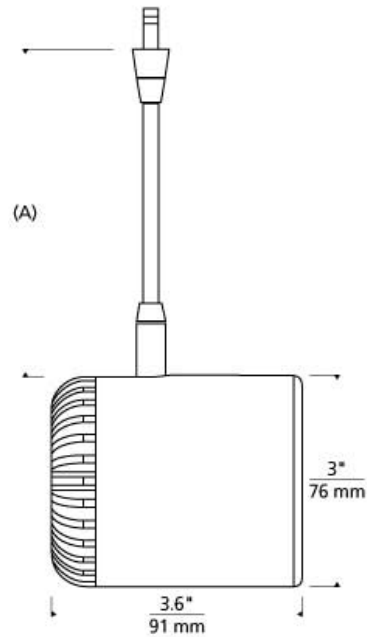

# LOW - VOLTAGE HEADS

### DESCRIPTION

The Burk display head by Tech Lighting combines design simplicity with practical technology. Inspired by telephoto camera lens this simple display head houses a powerful LED source harnessed by field changeable optics for the most precise beam control. The Burk head is highly customizable featuring a plethora of finishes, beam spreads, lamping and stem lengths. Further customize the Burk head by combining it with any complementary Tech Lighting free-jack or rail system. This low-voltage display head is ideal for commercial lighting applications such as retail stores, libraries and galleries. The Burk ships with your choice of 15° or 40° field changeable optics or integrated lens holders (both sold separately). Includes field replaceable 12 watt, 737.1 delivered lumen, 2700K, 3000K or 3500K field replaceable LED module. Dimmable with most LED compatible ELV or Triac dimmers. Choice of 15° or 40° field changeable optics. Integrated lens holder accommodates up to two MR16 sized lenses or louvers (sold separately). As a general rule when using the Burk head, we do not recommend using greater than 33% of the maximum wattage specified for the low voltage transformer due to inrush current requirements. For assistance in calculations, please contact Technical Support.