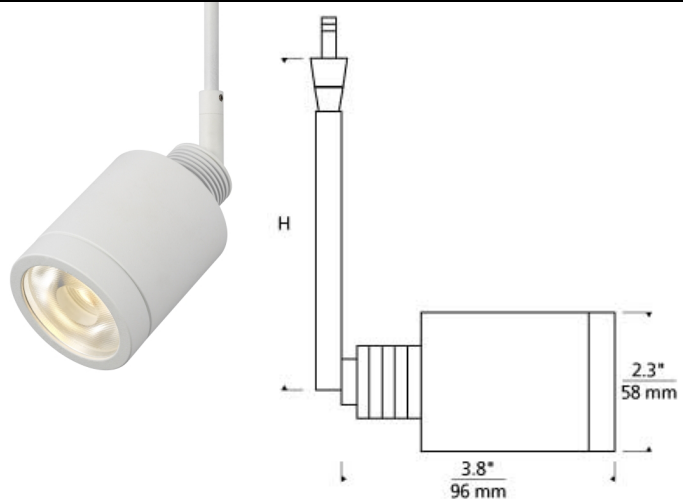

Tellium LED Head LED T20

DESCRIPTION

The Tellium display head by Tech Lighting combines simplicity with practical technology. The simple display head puts light where you need it by allowing for a full 360° head rotation and 90° pivot to direct light beam to the desired location. The Tellium head is available in four finishes and can be customized to hang at four distinct stem lengths. Further customize the Tellium by combining it with the complementary Monorail or Monopoint systems by Tech Lighting. This low-voltage display head is ideal commercial lighting applications such as retail stores, libraries and galleries. Includes 12 volt 8 watt, 800 delivered lumens, 3000K, LED module. Dimmable with most LED compatible ELV and TRIAC dimmers. Provided with 20°, 40° and 60° beams spread lenses.

ACCESSORIES & OPTICAL CONTROLS

Eggcrate Louver

WEIGHT

1-1lb / 0.45-0.45kg ±

aged brass   satin nickel   antique bronze   white

ORDERING INFORMATION

700	SYSTEM	TLML	LENGTH (A)	FINISH	LAMP
FJ	FREEJACK		3 3"	R AGED BRASS	-LED930 INTEGRATED LED 90 CRI 3000K 120V (T24)
MP	MONOPOINT		6 6"	Z ANTIQUE BRONZE	
MO	MONORAIL		12 12"	S SATIN NICKEL	
MO2	TWO-CIRCUIT MONORAIL			W WHITE	

Note. MP includes 4" Round Flush Canopy. Aged Brass is not available for Two-Circuit Monorail.