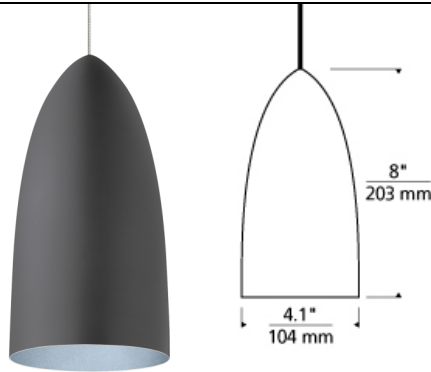

# Mini-Signal Pendant

## DESCRIPTION

Inspired by vintage automobile styling of the 1940s, spun metal shades with rubberized paint create a flawlessly smooth look that also offers an unexpected metallic texture and color when viewed from below. Rated for (1) 50w max, Halogen MR16 lamp or LED 8 watt low-voltage GU5.3 base 95 CRI 3000K LED MR16 lamp and 6' of field-cutable suspension cable. For use with 24 volt transformer, add suffix '-24' to item number. (LED lamp option is not compatible with 24 volt transformers). Å Works with SORAA.

## WEIGHT

1-1.5lb / 0.45-0.68kg ±