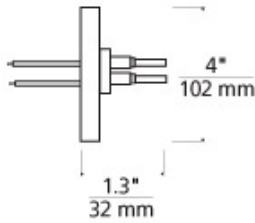

MonoRail 4" Round Direct-End Power Feed

DESCRIPTION

A direct-end power feed brings power from a remote transformer to the rail at an end of the run and mounts to a wall perpendicular to the run. The low-voltage leads from the remote transformer are connected to the canopy leads inside the junction box.

INSTALLATION

This product can mount to either a 4" square electrical box with round plaster ring or an octagon electrical box (not included).

OTHER INFORMATION

For use with a single-feed remote transformer (sold separately.)

WEIGHT

0.93lb / 0.42kg

ORDERING INFORMATION

700MOP4CD FINISH

- Z ANTIQUE BRONZE
- C CHROME
- S SATIN NICKEL

TECH LIGHTING®

7400 Linder Avenue
Skokie, Illinois 60077

T 847.410.4400
F 847.410.4500