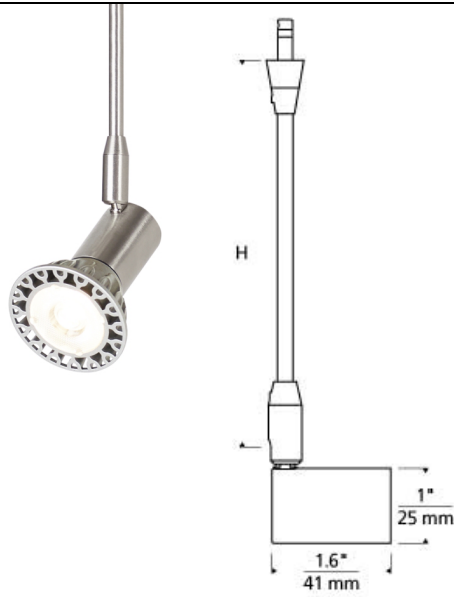

Bolt Head

T20

DESCRIPTION

Bolt Head, by Tech Lighting, provides focused light in with its 360° rotation and 90° pivot with a concealed lamp (not included). A great solution for highlighting works of art using the Tech Lighting Monorail system. Available in two stem lengths, 3â€ and 6â€ and two finishes, satin nickel and white. (No Lamp) Rated for rated for (1) 50 watt max halogen MR16 lamp (Not Included). Dimmable with most LED compatible ELV and TRIAC dimmers.Â

ACCESSORIES & OPTICAL CONTROLS

Bell Shade, Belladonna Shade, Cone Glass Shield, Cone Onyx Shield, Prism Glass Shield, Round Glass Shield

WEIGHT

0.25-0.25lb / 0.11-0.11kg ±

satin nickel

white

ORDERING INFORMATION

700 SYSTEM	BLT	LENGTH (A)	FINISH
FJ	FREEJACK	03 3"	S SATIN NICKEL
MP	MONOPOINT	06 6"	W WHITE
MO	MONORAIL		
MO2	TWO-CIRCUIT MONORAIL		

Note. MP includes 4" Round Flush Canopy.

TECH LIGHTING®

7400 Linder Avenue
Skokie, Illinois 60077