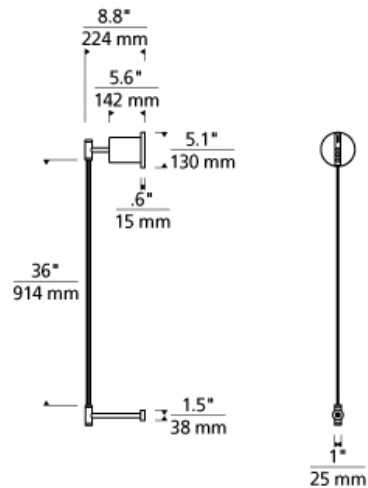

ModernRail Wall LED

DESCRIPTION

The Aged Brass ModernRail Wall light by Tech Lighting showcases the sophistication of ModernRail but with all of the simplicity of an elegant wall sconce. This Aged Brass ModernRail pendant features optional frosted opal glass globes or cylinders that gracefully wrap around the center rail allowing light to illuminate generously into surrounding spaces. Scaling at 3" in length and 12" in diameter this gorgeous pendant is ideal for hallways, foyers and bedrooms. The integrated LED globes or cylinders are fully dimmable to create the desired ambiance in your unique space. With its classic Aged Brass finish and uniquely crafted design the ModernRail Wall light is sure to add a touch of sophistication to any space. Ships with (8) 24 volt, 3 watt, 220 delivered lumens (1760 total delivered lumens), 3000K, integrated LED modules. Dimmable with most LED compatible ELV and TRIAC dimmers. Remote Power Supply version T24.

WEIGHT

6.5-6.5lb / 2.95-2.95kg ±

glass orbs

glass cylinders

ORDERING INFORMATION

700MDWS3 COLOR

- C GLASS CYLINDERS
- G GLASS ORBS

FINISH