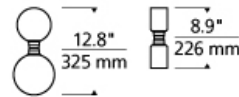

ModernRail Wall LED

DESCRIPTION

The Aged Brass ModernRail Wall light by Tech Lighting showcases the sophistication of ModernRail but with all of the simplicity of an elegant wall sconce. This Aged Brass ModernRail pendant features optional frosted opal glass globes or cylinders that gracefully wrap around the center rail allowing light to illuminate generously into surrounding spaces. Scaling at 3" in length and 12" in diameter this gorgeous pendant is ideal for hallways, foyers and bedrooms. The integrated LED globes or cylinders are fully dimmable to create the desired ambiance in your unique space. With its classic Aged Brass finish and uniquely crafted design the ModernRail Wall light is sure to add a touch of sophistication to any space. Ships with (8) 24 volt, 3 watt, 220 delivered lumens (1760 total delivered lumens), 3000K, integrated LED modules. Dimmable with most LED compatible ELV and TRIAC dimmers. Remote Power Supply version T24.

WEIGHT

6.5-6.5lb / 2.95-2.95kg ±

glass orbs

glass cylinders

ORDERING INFORMATION

700MDWS3 COLOR

- C GLASS CYLINDERS
- G GLASS ORBS

FINISH