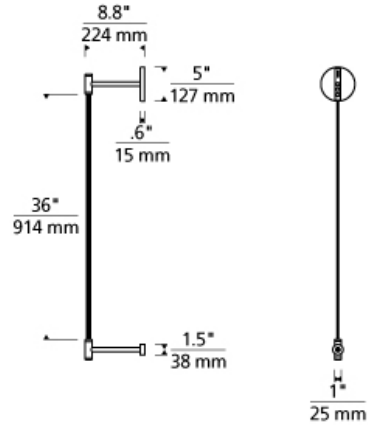

ModernRail Wall LED

DESCRIPTION

The Aged Brass ModernRail Wall light by Tech Lighting showcases the sophistication of ModernRail but with all of the simplicity of an elegant wall sconce. This Aged Brass ModernRail pendant features optional frosted opal glass globes or cylinders that gracefully wrap around the center rail allowing light to illuminate generously into surrounding spaces. Scaling at 3" in length and 12" in diameter this gorgeous pendant is ideal for hallways, foyers and bedrooms. The integrated LED globes or cylinders are fully dimmable to create the desired ambiance in your unique space. With its classic Aged Brass finish and uniquely crafted design the ModernRail Wall light is sure to add a touch of sophistication to any space. Ships with (8) 24 volt, 3 watt, 220 delivered lumens (1760 total delivered lumens), 3000K, integrated LED modules. Dimmable with most LED compatible ELV and TRIAC dimmers. Remote Power Supply version T24.

WEIGHT

6.5-6.5lb / 2.95-2.95kg ±

glass orbs

glass cylinders

ORDERING INFORMATION

700MDWS3 COLOR

- C GLASS CYLINDERS
- G GLASS ORBS

FINISH