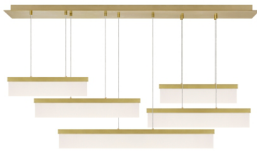

Sweep Linear Suspension LED T20

DESCRIPTION

Sweep by Tech Lighting is a modern architectural linear suspension designed with five ultra-thin rectilinear light panels. Integrated LED light guide technology appears as frosted glass when off then illuminates across its surface when turned on. Offered in Tech Lighting's aged brass or satin nickel finish and designed at 58" in length, the Sweep linear suspension is a definite show piece for any open setting, conference room and hospitality. Lamping options are compatible with most dimmers. Refer to the Dimming Chart for more information. Includes 120 volt 95.8 watts, 3869 total delivered lumens, 3000K LED linear modules. Dimmable with most LED compatible ELV and TRIAC dimmers. Ships with 12 feet of field-cuttable cable.

INSTALLATION

This product can mount to either a 4" square electrical box with round plaster ring or an octagonal electrical box (not included).

WEIGHT

50-50lb / 22.68-22.68kg ±

brass
(aged brass not shown) polished nickel