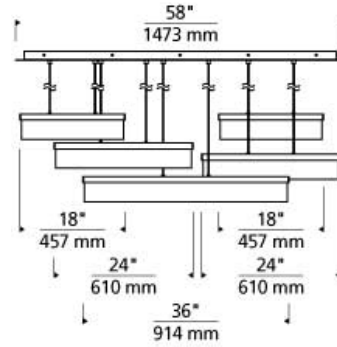

Sweep Linear Suspension LED T20

DESCRIPTION

Sweep by Tech Lighting is a modern architectural linear suspension designed with five ultra-thin rectilinear light panels. Integrated LED light guide technology appears as frosted glass when off then illuminates across its surface when turned on. Offered in Tech Lighting's aged brass or satin nickel finish and designed at 58" in length, the Sweep linear suspension is a definite show piece for any open setting, conference room and hospitality. Lamping options are compatible with most dimmers. Refer to the Dimming Chart for more information. Includes 120 volt 95.8 watts, 3869 total delivered lumens, 3000K LED linear modules. Dimmable with most LED compatible ELV and TRIAC dimmers. Ships with 12 feet of field-cuttable cable.

INSTALLATION

This product can mount to either a 4" square electrical box with round plaster ring or an octagonal electrical box (not included).

WEIGHT

50-50lb / 22.68-22.68kg ±

brass
(aged brass not shown) polished nickel