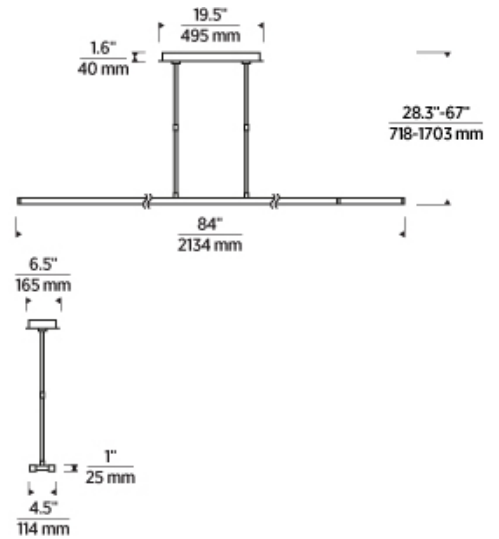

LAMPING

Includes 84.5 watts, 3780 total delivered lumens, 2700K LED module. Dimmable with most LED compatible ELV, and TRIAC dimmers. 277V dimmable with 0-10V dimmers. Ships with (8) 12" and (4) 6" rigid stems in coordinating finish. Can be installed on a sloped ceiling up to 15°. 120V or 277V. Up and downlight.

Black (Lit)

Black (Lit)

Plated Brass (Lit)

ORDERING INFORMATION

700LSSTG2	LENGTH (A)	FINISH	LAMP
	84 84"	NB NATURAL BRASS	-LED927 INTEGRATED LED 90 CRI 2700K 120V
		B NIGHTSHADE BLACK	-LED927-277 INTEGRATED LED 90 CRI 2700K 277V

700LSSTG2 _____

JOB NAME _____

NOTES _____

STAGGER 2 84 LINEAR SUSPENSION

SPECIFICATIONS

PRIMARY MATERIAL	Aluminum or Brass
SHADE MATERIAL	Acrylic
NET WEIGHT	14 lbs
HEIGHT	1in
WIDTH	4.5in
LENGTH	83.5in
UP LIGHT / DOWN LIGHT / BOTH?	
WET LISTED	
DAMP LISTED	Yes
DRY LISTED	
MIN. HANGING HEIGHT	9in
MAX HANGING HEIGHT	63in
TOTAL CORD LENGTH	
TOTAL STEM LENGTH	Up to 120in
STEM QTY	12
SLOPED CEILING ADAPTABLE?	Yes 15° Max
GENERAL LISTING	ETL Listed
INCLUDES	