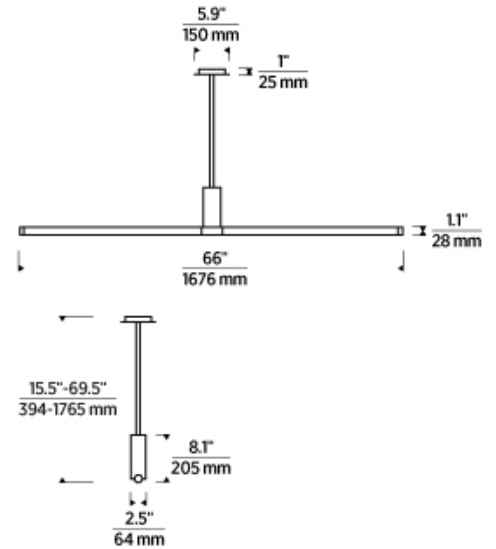

LAMPING

Includes 10.4 watt, 559 total delivered lumens, 90 CRI 2700K LED modules. Dimmable with most LED compatible ELV, TRIAC and 0-10V dimmers. Ships with 4-12" and 2-6" rigid stems. 120V-277V. Can be installed on a sloped ceiling up to 30°.

Natural Brass

Natural Brass

Dark Bronze

ORDERING INFORMATION

700LSPHB	LENGTH (A)	FINISH	LAMP
	68 68"	BZ DARK BRONZE NB NATURAL BRASS	-LED927 INTEGRATED LED 90 CRI 2700K 120V-277V UNV

700LSPHB _____

JOB NAME _____

NOTES _____

PHOBOS LARGE LINEAR

SPECIFICATIONS

PRIMARY MATERIAL	Brass
SHADE MATERIAL	Glass
NET WEIGHT	8 lbs
HEIGHT	8.1in
WIDTH	2.5in
LENGTH	66in
UP LIGHT / DOWN LIGHT / BOTH?	
WET LISTED	
DAMP LISTED	Yes
DRY LISTED	
MIN. HANGING HEIGHT	15.5in
MAX HANGING HEIGHT	69.5in
TOTAL CORD LENGTH	
TOTAL STEM LENGTH	Up to 60in
STEM QTY	6
SLOPED CEILING ADAPTABLE?	Yes 30° Max
GENERAL LISTING	ETL Listed
INCLUDES	

LAMPING SPECIFICATIONS

	LED LAMP	INTEGRATED LED	NON LED	NO LAMP
DELIVERED LUMENS		559		
WATTS		10.4		
MAX WATTAGE PER BULB		10.4W		
INPUT VOLTAGE/ DIMMING TYPE		Universal 120V-277V 0-10, ELV, TRIAC		
CCT		2700K		
CRI		90 CRI		
LED LIFETIME				
L70		>50000		
AVERAGE BULB HOURS				
FIELD SERVICEABLE LED				
LAMP BASE		Integrated LED		
LAMP SHAPE		Integrated LED		
LAMP INCLUDED?		True		
WARRANTY**		5 Years		