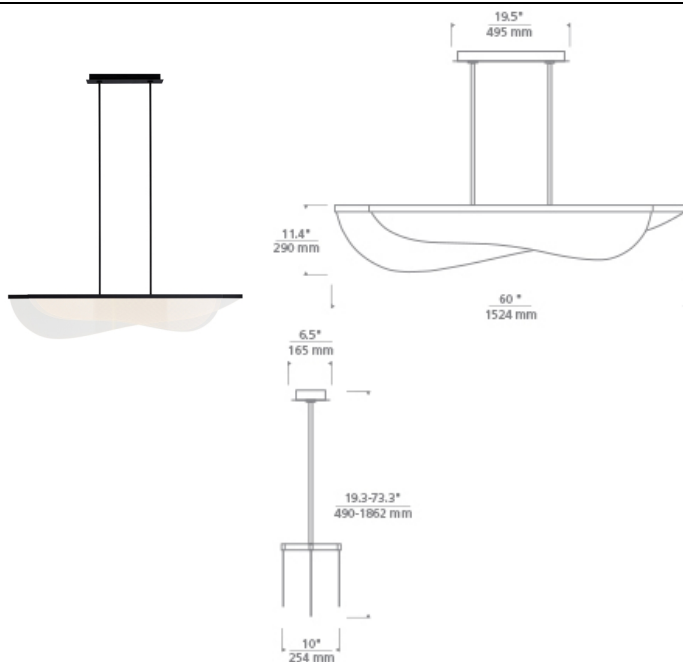

Nyra 60 Linear Suspension LED

DESCRIPTION

The Nyra 60 Linear Suspension by Tech Lighting features beautifully layered waves of LED panels, truly reflecting the essence of modern LED art. Each acrylic panel emits a generous amount of illumination with light guide technology. LED technology provides energy efficiency for savings without sacrificing performance. Nyra is offered in three modern finishes, Plated Brass, Nightshade Black and Polished Nickel. For a coordinating look, also available as a Chandelier in three sizes, 28", 30" and 42" diameters. Includes 79 watts, 6313 total delivered lumens, 3000K LED modules. Dimmable with most LED compatible ELV and TRIAC dimmers. Ships with (8) 12" and (4) 6" rigid stems in coordinating finish. 120V.

INSTALLATION

This product can mount to either a 4" square electrical box with round plaster ring or an octagonal electrical box (not included).

WEIGHT

39-39lb / 17.69-17.69kg ±

nightshade black plated brass

ORDERING INFORMATION

700LSNYR	LENGTH (A)	FINISH	LAMP
	60 60"	B NIGHTSHADE BLACK BR PLATED BRASS	-LED930 INTEGRATED LED 90 CRI 3000K 120V

7400 Linder Avenue T 847.410.4400
Skokie, Illinois 60077 F 847.410.4500