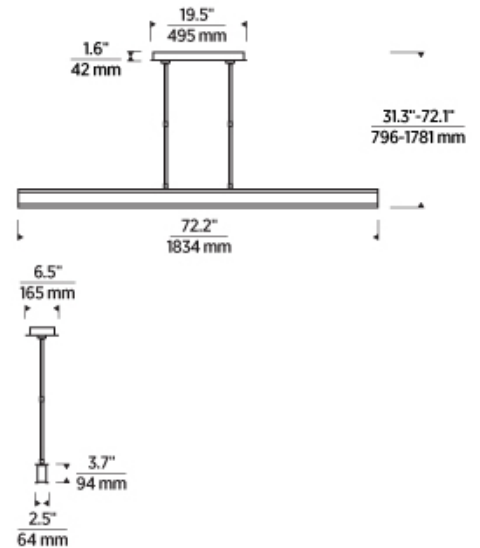

## ORDERING INFORMATION

| 700LSIBM | LENGTH (A) | FINISH                                | LAMP                                     |
|----------|------------|---------------------------------------|--|
|          | 72 72"     | B NIGHTSHADE BLACK<br>BR PLATED BRASS | -LED927 INTEGRATED LED 90 CRI 2700K 120V |

## SPECIFICATIONS

|                               |             |
|-------------------------------|-------------|
| PRIMARY MATERIAL              | Aluminum    |
| SHADE MATERIAL                | Acrylic     |
| NET WEIGHT                    | 28 lbs      |
| HEIGHT                        | 3.7in       |
| WIDTH                         | 2.5in       |
| LENGTH                        | 72.2in      |
| UP LIGHT / DOWN LIGHT / BOTH? |             |
| WET LISTED                    |             |
| DAMP LISTED                   | Yes         |
| DRY LISTED                    |             |
| MIN. HANGING HEIGHT           | 12.1in      |
| MAX HANGING HEIGHT            | 66.1in      |
| TOTAL CORD LENGTH             |             |
| TOTAL STEM LENGTH             | Up to 120in |
| STEM QTY                      | 12          |
| SLOPED CEILING ADAPTABLE?     | Yes 15° Max |
| GENERAL LISTING               | ETL Listed  |
| INCLUDES                      |             |