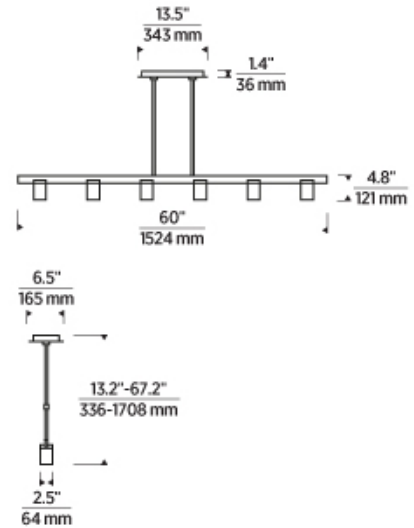

PRODUCT FEATURES

- Laser etched crystal captures the light
- Frame can be mounted up or down
- Includes (4) 6" and (8) 12" rigid stems in coordinating finish.
- Fully dimmable integrated LED lamp
- This item is made of natural brass. It is a living finish that will patina and warm with age which adds richness. If it gets an uneven patina or spots, a brass cleaner can restore the finish
- Protected by a 5-year warranty. Please visit the "About Us" Page on techlighting.com for more for warranty details

Natural Brass

Natural Brass

Black

ORDERING INFORMATION

700LSESF	LENGTH (A)	FINISH	LAMP
	60 60"	NB NATURAL BRASS	-LED927 INTEGRATED LED 90 CRI 2700K 120V
		B NIGHTSHADE BLACK	-LED927-277 INTEGRATED LED 90 CRI 2700K 277V

700LSESF _____

JOB NAME _____

NOTES _____

ESFERA LARGE LINEAR

SPECIFICATIONS

PRIMARY MATERIAL	Aluminum or Brass
SHADE MATERIAL	Crystal
NET WEIGHT	25 lbs
HEIGHT	4.8in
WIDTH	2.5in
LENGTH	60in
UP LIGHT / DOWN LIGHT / BOTH?	
WET LISTED	
DAMP LISTED	Yes
DRY LISTED	
MIN. HANGING HEIGHT	13.2in
MAX HANGING HEIGHT	67.2in
TOTAL CORD LENGTH	
TOTAL STEM LENGTH	Up to 120in
STEM QTY	12
SLOPED CEILING ADAPTABLE?	Yes 15° Max
GENERAL LISTING	ETL Listed
INCLUDES	