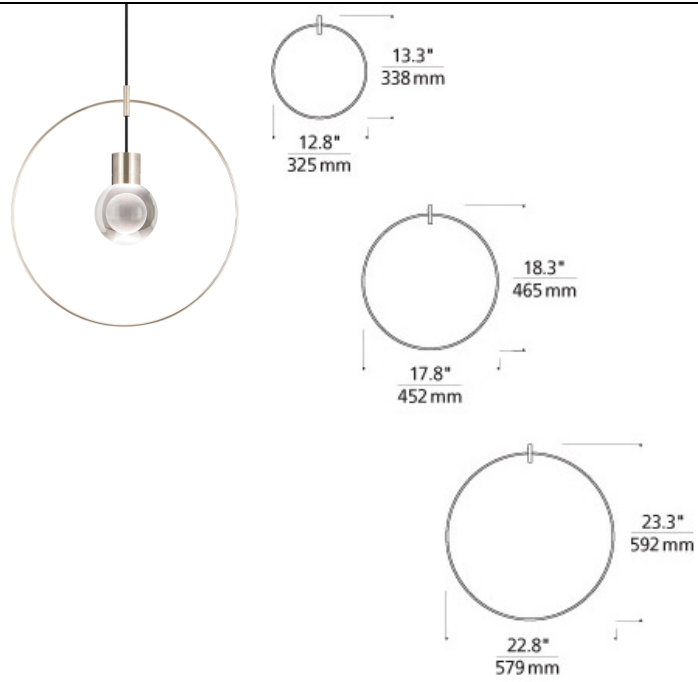

# LINE - VOLTAGE PENDANTS / SUSPENSION

## Locus Accessory

### DESCRIPTION

Available in three sizes, the Locus pendant light accessory from Tech Lighting is a clean, circular accessory that adds dimension and scale as it frames simple socket and cord style pendants such as the SoCo, Alva and Mina pendant lights.

### ORDERING INFORMATION

700LOCUSR SHAPE OR SIZE

FINISH

13 13" SMALL  
18 18" MEDIUM  
23 23" LARGE

R AGED BRASS  
B BLACK  
S SATIN NICKEL  
W WHITE

**TECH LIGHTING®**

7400 Linder Avenue  
Skokie, Illinois 60077