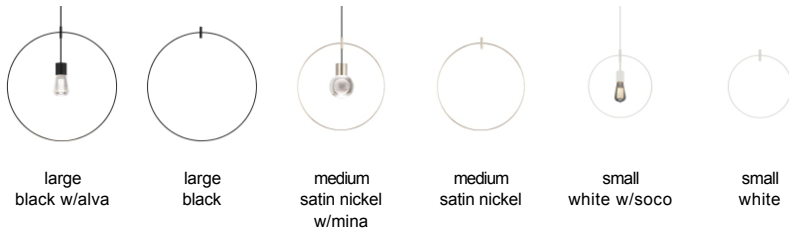

# LINE - VOLTAGE PENDANTS / SUSPENSION

## Locus Accessory

### DESCRIPTION

Available in three sizes, the Locus pendant light accessory from Tech Lighting is a clean, circular accessory that adds dimension and scale as it frames simple socket and cord style pendants such as the SoCo, Alva and Mina pendant lights.