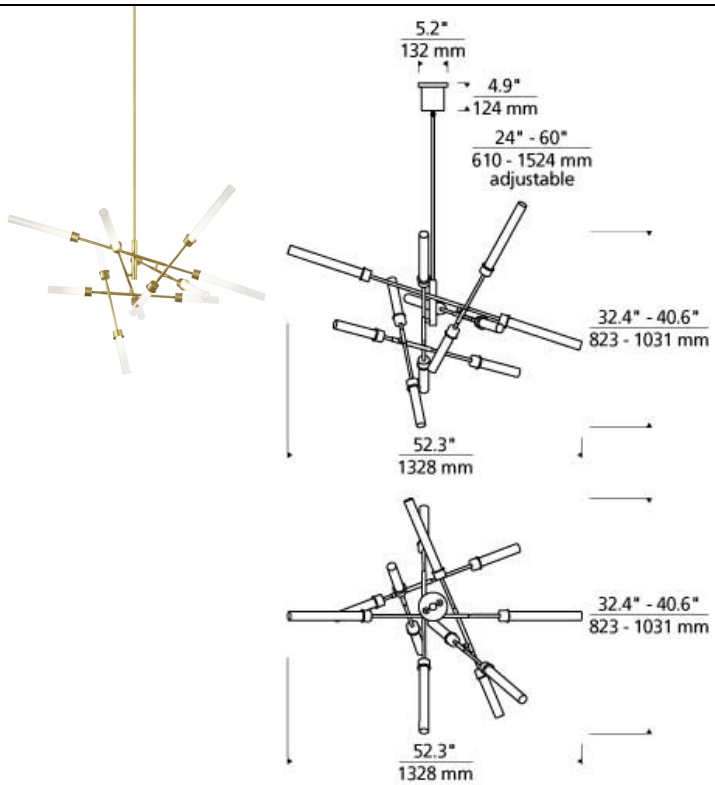

## DESCRIPTION

Tech Lighting's Linger collection is designed with twelve LED lights tapered by glass and acrylic cylinders and illuminate in multiple directions. Available in polished nickel and natural brass that will slowly patina for a timeless look. Linger creates a beautiful statement piece for your dining room, living room and foyer. Complete the look with more Linger chandelier and wall sconce options. Lamping options are compatible with most dimmers. Refer to the Dimming Chart for more information. Includes 53.6 watts, 4251 delivered lumens, 3000K LED modules. Dimmable with most LED compatible ELV and TRIAC dimmers. Includes (4) 12" and (2) 6" rigid stems in coordinating finish. Can be installed on a sloped ceiling up to 45°.

## WEIGHT

22-16lb / 9.98-7.26kg ±

natural brass      polished nickel

## ORDERING INFORMATION

700LNG	SHAPE OR SIZE	FINISH	LAMP
12A	12-LIGHT ABSTRACT CHANDELIER	NB NATURAL BRASS N POLISHED NICKEL	-LED930 INTEGRATED LED 90 CRI 3000K 120V (T20/T24)

This product can mount to either a 4" square electrical box with round plaster ring or an octagon electrical box.