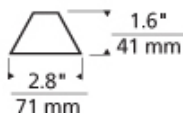

**Cone Glass Shield**

**DESCRIPTION**

Colored frosted cone glass. Includes optional cone louver lens holder. Can hold up to two lenses or louvers. MR16 of up to 50 watts.

**OTHER INFORMATION**

Low-voltage MR16 lamp up to 50 watts (not included). The standard louver lens holders hold either one or two MR16 sized optical controls as noted. To use a lens or louver with the Helios LED Head order the LED Louver Lens Holder and the MR11 sized optical control.