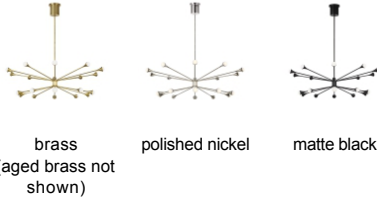

Lody 20-Light Chandelier

LED

DESCRIPTION

This Mid-Century Modern-inspired family, Lody by Tech Lighting, recreates a retro look with contemporary appeal. This Lody chandelier features 20 orbed diffusers mounted at the ends of flared arms to create two rings of up and down LED illumination. Offered in three clean finishes, aged brass, matte black and polished nickel, Lody provides a modern lighting statement for your living room, dining room and hospitality. Complete the look with more Lody chandelier options and bath light. Lamping options are compatible with most dimmers. Refer to the Dimming Chart for more information. Includes 120-277 volt universal 56 watts, 2020 total delivered lumens, 3000K LED modules. DIMMABLE with most LED compatible ELV dimmers. Ships with (4) 12" and (2) 6" rigid stems in coordinating finish. Can be installed on a sloped ceiling up to 45°.

WEIGHT

14-14lb / 6.35-6.35kg ±

ORDERING INFORMATION

700LDY	SHAPE OR SIZE	FINISH	LAMP
20	20-LIGHT	R AGED BRASS B MATTE BLACK N POLISHED NICKEL	-LED930 INTEGRATED LED 90 CRI 3000K 120V-277V UNV (T20/T24)

7400 Linder Avenue T 847.410.4400
Skokie, Illinois 60077 F 847.410.4500