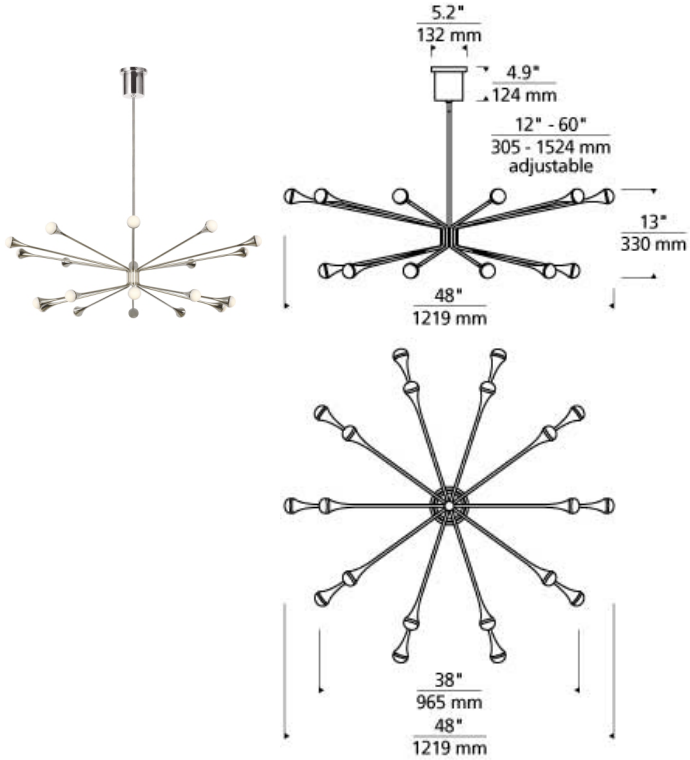

Lody 20-Light Chandelier

LED

DESCRIPTION

This Mid-Century Modern-inspired family, Lody by Tech Lighting, recreates a retro look with contemporary appeal. This Lody chandelier features 20 orbed diffusers mounted at the ends of flared arms to create two rings of up and down LED illumination. Offered in three clean finishes, aged brass, matte black and polished nickel, Lody provides a modern lighting statement for your living room, dining room and hospitality. Complete the look with more Lody chandelier options and bath light. Lamping options are compatible with most dimmers. Refer to the Dimming Chart for more information. Includes 120-277 volt universal 56 watts, 2020 total delivered lumens, 3000K LED modules. DIMMABLE with most LED compatible ELV dimmers. Ships with (4) 12" and (2) 6" rigid stems in coordinating finish. Can be installed on a sloped ceiling up to 45°.

WEIGHT

14-14lb / 6.35-6.35kg ±

ORDERING INFORMATION

700LDY	SHAPE OR SIZE	FINISH	LAMP
20	20-LIGHT	R AGED BRASS B MATTE BLACK N POLISHED NICKEL	-LED930 INTEGRATED LED 90 CRI 3000K 120V-277V UNV (T20/T24)

7400 Linder Avenue T 847.410.4400
Skokie, Illinois 60077 F 847.410.4500