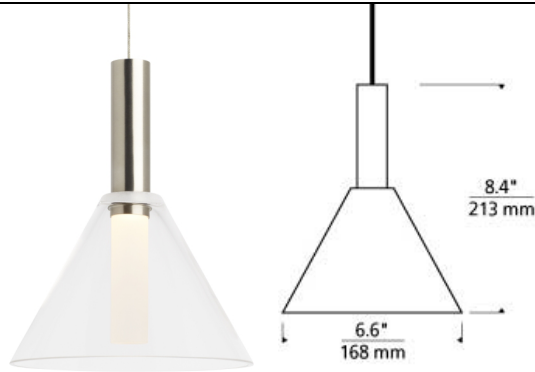

Mezz Pendant

LED T20

DESCRIPTION

The Mezz pendant light by Tech Lighting is simply handsome featuring a sleek modern canonical shape and tipped sabre. At its core sits a cylindrical acrylic diffuser, providing a glare-free lighting experience in any space. Modest in size the Mezz scales at 7" in height and 3.5" in width making it ideal for kitchen island task lighting, bedroom lighting flanking two end tables or hallways. The Mezz is available in two on trend color options, Clear and Transparent Smoke and two sleek finishes, Satin Nickle and Matte Black. A high powered integrated LED lamp provides ample amounts of light onto surfaces below. The Mezz is fully dimmable to create the desired ambiance in your unique space. Ships with 8 watt, 336 delivered lumens, 3000K LED module. Dimmable with Low-Voltage electronic dimmer. Ships with 6 feet of field cuttable cable.