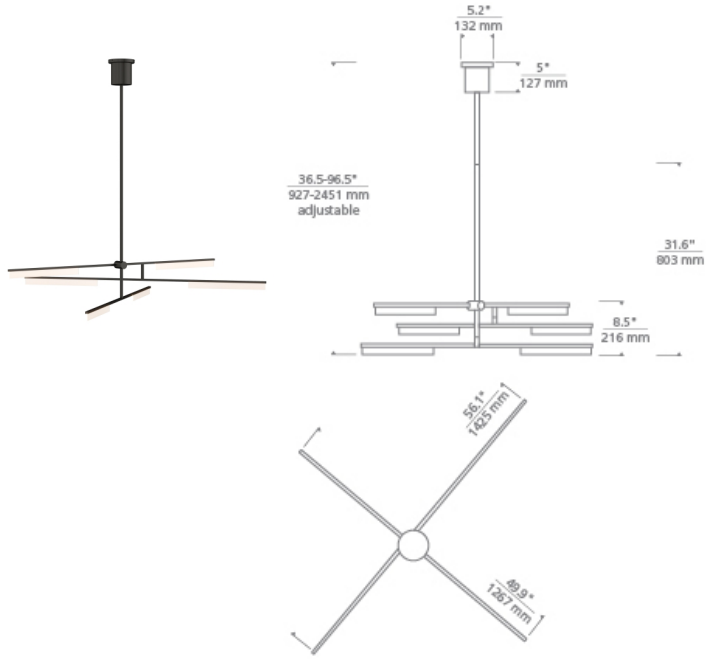

## DESCRIPTION

The Klee 6-light Chandelier by Tech Lighting features an unsystematic pattern of asymmetric arms converging to form a stunning and modern look. Klee is offered in three finishes, Natural Brass that will patina over time, Nightshade Black, and Polished Nickel finish. Linear arms designed with a thin acrylic panel of light guide technology span 50" to 56" and can pivot to a desired position to create a warm, downward glow. Complete the look with the entire Klee collection, including Table Lamps, Floor Lamps, and Wall Sconce. Includes 45.6 watts, 3490 total delivered lumens, 3000K LED modules. Dimmable with most LED compatible ELV and TRIAC dimmers. Ships with (4) 12" and (2) 6" rigid stems in coordinating finish. Cannot be installed on a sloped ceiling. 120V

## WEIGHT

27-27lb / 12.25-12.25kg ±

nightshade black    polished nickel    natural brass

## ORDERING INFORMATION

700KLE	SHAPE OR SIZE	FINISH	LAMP
6	6-LIGHT CHANDELIER	<b>N</b> NATURAL BRASS <b>B</b> NIGHTSHADE BLACK <b>N</b> POLISHED NICKEL	-LED930 INTEGRATED LED 90 CRI 3000K 120V

This product can mount to either a 4" square electrical box with round plaster ring or an octagon electrical box.

700 KLE

FIXTURE TYPE:

JOB NAME:

NOTES: