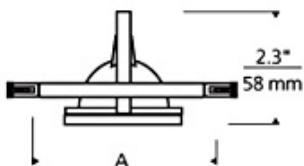

TECH LIGHTING®

7400 Linder Avenue   T 847.410.4400
Skokie, Illinois 60077   F 847.410.4500

www.techlighting.com

700KHELLO _____

FIXTURE TYPE: _____

JOB NAME: _____

NOTES: _____

_____

_____