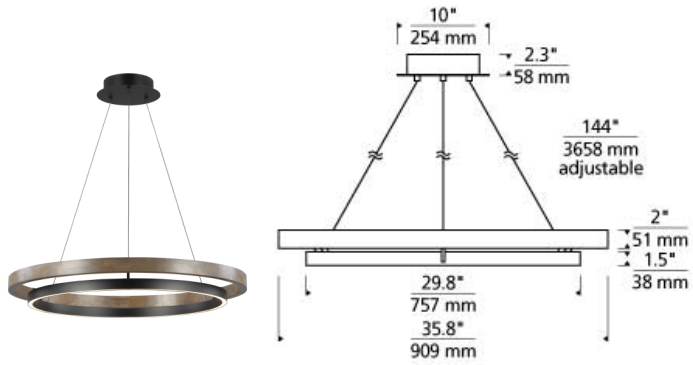

Grace 36 Chandelier LED

DESCRIPTION

Grace by Tech Lighting is designed with two rings that illuminate this contemporary chandelier. A large weathered oak ring has organic texture complemented by a decorative black inner ring. Featuring integrated LED technology, the Grace chandelier provides a graceful halo of light. All aged brass finish also available. Offered in two large diameters, 30" and 36", to highlight your space. Lamping options are compatible with most dimmers. Refer to the Dimming Chart for more information. Includes 120 volt 72 watt, 5830 total delivered lumens, 3000K LED module. Dimmable with most LED compatible ELV and TRIAC dimmers. Ships with 12 feet of field-cutable cable.

WEIGHT

23-23lb / 10.43-10.43kg ±

brass
(aged brass not shown)

matte
black/weathered
oak wood

ORDERING INFORMATION

700GRC	LENGTH (A)	FINISH	LAMP
36	36"	R AGED BRASS BWMATTE BLACK/WEATHERED OAK WOOD	-LED930 INTEGRATED LED 90CRI 3000K 120V (T24)