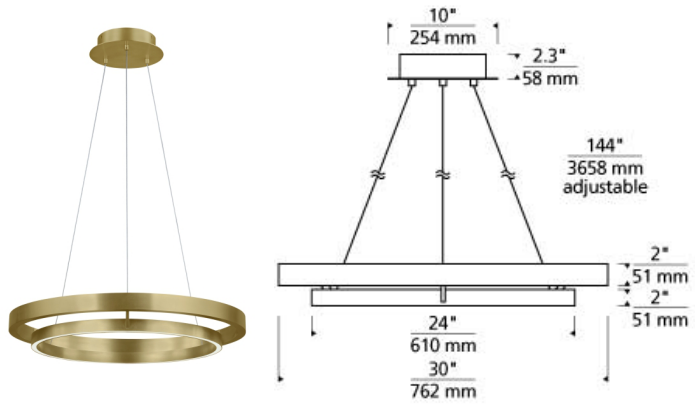

Grace 30 Chandelier LED

DESCRIPTION

Grace by Tech Lighting is designed with two rings that illuminate this contemporary chandelier. A large weathered oak ring has organic texture complemented by a decorative black inner ring. Featuring integrated LED technology, the Grace chandelier provides a graceful halo of light. All aged brass finish also available. Offered in two large diameters, 30" and 36", to highlight your space. Lamping options are compatible with most dimmers. Refer to the Dimming Chart for more information. Includes 120 volt, 48 watt, 3392 total delivered lumens, 3000K LED module. Dimmable with most LED compatible ELV and TRIAC dimmers. Ships with 12 feet of field-cutable cable.

WEIGHT

17-17lb / 7.71-7.71kg ±

brass
(aged brass not shown)

matte
black/wood

ORDERING INFORMATION

700GRC	LENGTH (A)	FINISH	LAMP
30	30"	R AGED BRASS BWMATTE BLACK/WEATHERED OAK WOOD	-LED930 INTEGRATED LED 90CRI 3000K 120V (T24)