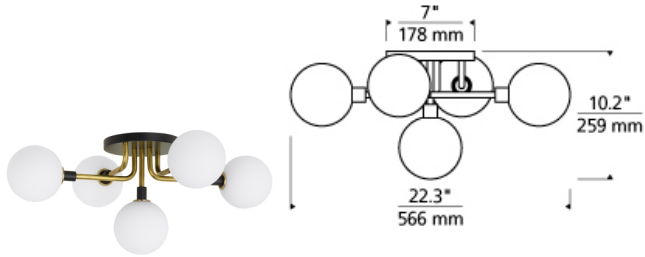

# Viaggio Ceiling

## DESCRIPTION

The Viaggio ceiling flush mount by Tech Lighting features an artistic cluster of glass orbs that seemingly hover at the ceiling creating a sense of celestial movement. White glass spherical shades create a comfortable glare-free wash of illumination. Further enhancing this mid-century modern style flush mount is the sleek black base thatâ€™s boldly contrasted against solid VC Brass. The Viaggio Flush scales at 18â€ in height and 10â€ in width making it ideal for kitchen lighting, living room lighting and bedroom lighting. The Viaggio can carry into other areas of your space as this collection is available as a suspension, linear, and wall sconce. The Viaggio is compatible with any medium base lamp and is fully dimmable to create the desired ambiance in your special space using a low-voltage ELV or Triac Dimmer (lamps not included). No Lamp Opal glass rated for (5) 5 watt max. G9 Bi-Pin lamp (Not Included). No Lamp Smoke glass rated for (5) 5 watt max. candelabra base E12 lamp (Not Included). LED Opal glass version includes (5) 120 volt 4.5 watt, 303 delivered lumens (1515 total delivered lumens), 3000K, LED G9 Bi-Pin lamps. Smoke glass version includes (5) 120 volt 2 watt, 114 delivered lumens (570 total delivered lumens), 2700K, candelabra base LED E12 lamps. Dimmable with LED compatible or triac dimmer.

## INSTALLATION

This product can mount to either a 4" square electrical box with round plaster ring or an octagonal electrical box (not included).