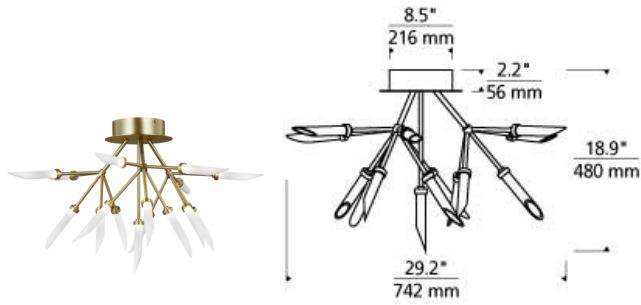

Spur Ceiling LED T20

DESCRIPTION

The Spur ceiling mount by Tech Lighting is a smaller rendition of the grand chandelier. Three arms extend from the ceiling with clusters of five frosted glass spurs illuminated by a compact, diffused LED light source. Offered with energy efficient integrated LED in three distinct finishes, the Spur Ceiling Mount is a design-forward solution to your dining room, living room, bedroom and hallway. Complete your modern look with the Mara wall sconce, pendant and chandelier for full room coordination. Lamping options are compatible with most dimmers. Refer to Dimming Chart for more information. Includes 120-277 volt universal 41.6 watts, 1462 total delivered lumens, 2700K LED module. Dimmable with most LED compatible 0-10V dimmers. Ceiling mount only.

INSTALLATION

This product can mount to either a 4" square electrical box with round plaster ring or an octagonal electrical box (not included).

WEIGHT

9.5-9.5lb / 4.31-4.31kg ±

frost/aged brass frost/satin nickel frost/matte black