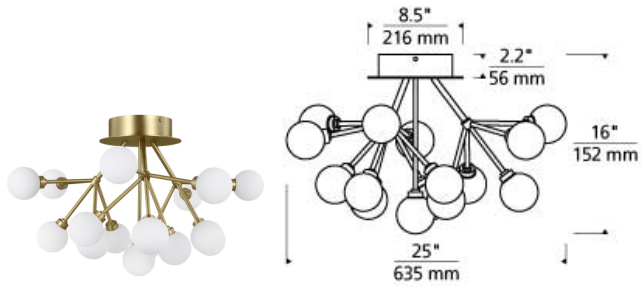

Mara Ceiling

LED T20

DESCRIPTION

The Mara ceiling mount by Tech Lighting is a scaled down version of the chandelier with three arms extending clusters of frosted glass globes illuminated by a smoothly diffused LED light source. Offered with energy efficient integrated LED in three distinct finishes, the Mara Ceiling is a modern solution to your dining room, living room, bedroom and hallway. Complete the look with the Mara wall sconce, pendant and chandelier for full room coordination. Lamping options are compatible with most dimmers. Refer to Dimming Chart for more information. Includes (16) 120-277 volt universal 2.6 watt (41.6 total watts) 1072 total delivered lumens, Dimmable with most LED compatible 0-10V dimmers. Ceiling mount only.

INSTALLATION

This product can mount to either a 4" square electrical box with round plaster ring or an octagonal electrical box (not included).

WEIGHT

9.5-9.5lb / 4.31-4.31kg ±

aged brass

satin nickel

matte black