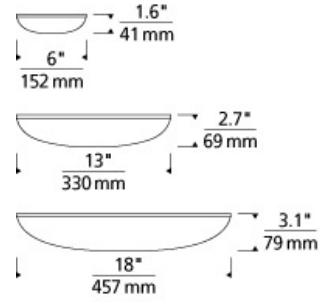

FLUSH & SEMI-FLUSH MOUNT

Megan Ceiling

DESCRIPTION

The Megan ceiling light from Tech Lighting is the pinnacle of modern minimalist design paired with the very latest in LED and diffusion technology. Whether using for bathroom lighting, hallway lighting, bedroom lighting, home office lighting, or walk-in closet lighting, its simplistic silhouette is purpose-built for ubiquitous residential use. Plus, its three graduated diameters of 6", 13" and 18" - each with relatively scaled and impactful light output - make this sleek flush mount ceiling fixture incredibly scalable for use in hospitality and commercial applications alike. Choice of a warm 2700K or a cooler 3000K color temperature allow for further customization for the contemporary space you intend to illuminate. The Megan can also be mounted on a wall as a stylish ADA-compliant wall sconce light. 6in diameter includes 11.6 watt, 696 delivered lumen, 2700K or 3000K LED module. 13in diameter includes 42 watt, 1833 delivered lumen, 2700K or 3000K LED module. 18in diameter includes 53 watt, 1608 delivered lumen, 2700K or 3000K LED module.

INSTALLATION

This product can mount to either a 4" square electrical box with round plaster ring or an octagonal electrical box (not included).

satin nickel 6" satin nickel 13" satin nickel 18"

ORDERING INFORMATION