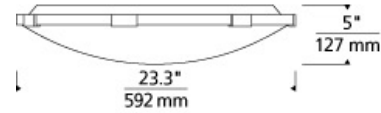

INSTALLATION

This product can mount to either a 4" square electrical box with round plaster ring or an octagonal electrical box (not included).

WEIGHT

13.6-13.6lb / 6.17-6.17kg ±

aged brass

chrome

satin nickel