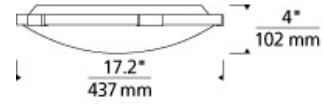

INSTALLATION

This product can mount to either a 4" square electrical box with round plaster ring or an octagonal electrical box (not included).

WEIGHT

4-4lb / 1.81-1.81kg ±

aged brass

chrome

satin nickel

ORDERING INFORMATION