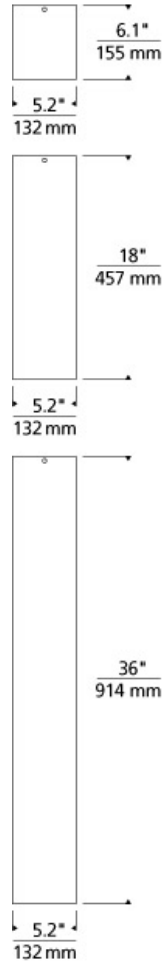

Exo Ceiling

DESCRIPTION

With optional sizes ranging from a simple cube to exaggerated rectangular shades, the Exo LED ceiling light from Tech Lighting yields the ultimate in minimalist form while secretly concealing a specification-grade, multifunction performance downlight within. Its high-performance output is harnessed by your choice of four field changeable optics ranging from a precise 20° beam perfect for task-oriented applications such as kitchen island lighting, to a wide 60° beam ideal for general illumination-minded applications such as hallway lighting, entry lighting or dining room lighting where it can be used in lieu of recessed downlights. Additional precision control is offered by way of integrated 0°-30° tool-free beam aiming. Finally, a truly customized look can be achieved with the Exo pendant light by selecting from its white, black or gold haze recessed trim color options. Includes 19 watt, 1047 delivered lumen, 2700K, 3000K or 3500K LED modules. Choice of 20°, 30°, 40° or 60° field changeable optics. Dimmable with low-voltage electronic, triac, or 0-10v dimmer.

INSTALLATION

This product can mount to either a 4" square electrical box with round plaster ring or an octagonal electrical box.

WEIGHT

2-2lb / 0.91-0.91kg ±

ORDERING INFORMATION

700FMEXO	SHAPE OR SIZE	BEAM SPREAD	COLOR	FINISH	LAMP
	18 18"	20 20°	B MATTE BLACK	B BLACK	-LED927 LED 90 CRI 2700K 120V 277V UNV
	36 36"	30 30°	W MATTE WHITE	G GOLD HAZE	-LED930 LED 90 CRI 3000K 120V 277V UNV
	6 6.1"	40 40°		W WHITE	-LED935 LED 90 CRI 3500K 120V 277V UNV
		60 60°			

TECH LIGHTING®

7400 Linder Avenue T 847.410.4400
 Skokie, Illinois 60077 F 847.410.4500

Tech Lighting, L.L.C.

700FM EXO _____

FIXTURE TYPE: _____

JOB NAME: _____

NOTES: _____