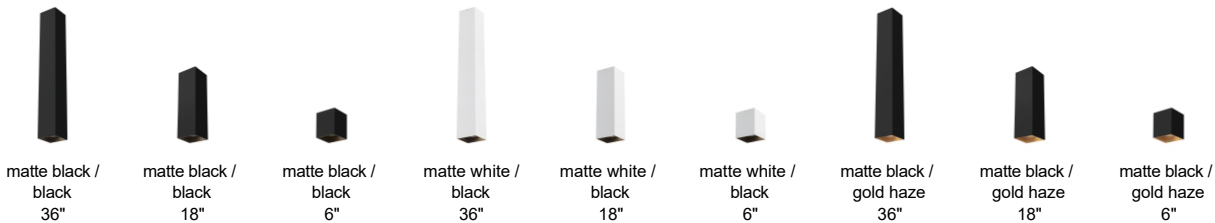

Exo Ceiling

DESCRIPTION

With optional sizes ranging from a simple cube to exaggerated rectangular shades, the Exo LED ceiling light from Tech Lighting yields the ultimate in minimalist form while secretly concealing a specification-grade, multifunction performance downlight within. Its high-performance output is harnessed by your choice of four field changeable optics ranging from a precise 20° beam perfect for task-oriented applications such as kitchen island lighting, to a wide 60° beam ideal for general illumination-minded applications such as hallway lighting, entry lighting or dining room lighting where it can be used in lieu of recessed downlights. Additional precision control is offered by way of integrated 0°-30° tool-free beam aiming. Finally, a truly customized look can be achieved with the Exo pendant light by selecting from its white, black or gold haze recessed trim color options. Includes 19 watt, 1047 delivered lumen, 2700K, 3000K or 3500K LED modules. Choice of 20°, 30°, 40° or 60° field changeable optics. Dimmable with low-voltage electronic, triac, or 0-10v dimmer.

INSTALLATION

This product can mount to either a 4" square electrical box with round plaster ring or an octagonal electrical box.

WEIGHT

2-2lb / 0.91-0.91kg ±

ORDERING INFORMATION

700FMEXO	SHAPE OR SIZE	BEAM SPREAD	COLOR	FINISH	LAMP
	18 18"	20 20°	B MATTE BLACK	B BLACK	-LED927 LED 90 CRI 2700K 120V 277V UNV
	36 36"	30 30°	W MATTE WHITE	G GOLD HAZE	-LED930 LED 90 CRI 3000K 120V 277V UNV
	6 6.1"	40 40°		W WHITE	-LED935 LED 90 CRI 3500K 120V 277V UNV
		60 60°			