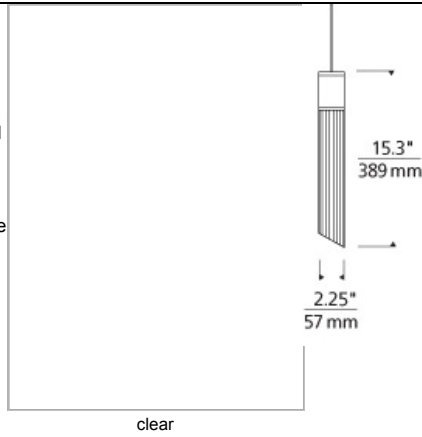

LOW-VOLTAGE PENDANTS

Tibor Pendant

DESCRIPTION

The LED source is hidden inside the upper metal cap and shines brightly through the extravagant, hand-faceted solid crystal for a strikingly dramatic effect inspired by the clean lines of ice formations. Includes 6 watt replaceable LED module and six feet of field-cuttable suspension cable.

INSTALLATION

Socket terminates with FreeJack male connector, which may be installed into a system connector. Elements ordered with a system prefix include a connector for that system. For use on T-TRAK, order FreeJack version and T-TRAK FreeJack Connector (sold separately).

ACCESSORIES & OPTICAL CONTROLS

Swag Hook

WEIGHT

5.25lb / 2.38kg ±

ORDERING INFORMATION

700 SYSTEM	TBR	COLOR	FINISH	LAMP
FJ	FREEJACK	C	B	-LED
MP	MONOPOINT		S	
MO	MONORAIL		W	
MO2	TWO-CIRCUIT MONORAIL			

Note: MP includes 4" Round Flush Canopy.