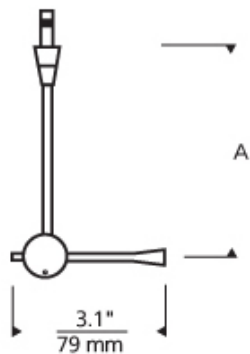

Sprocket Head

DESCRIPTION

Sleek Sprocket, with its removable handle, has many accessory options. Head rotates 360° and pivots 260° on vertical axis. Low-voltage, MR16 lamp of up to 75 watts (not included).

SYSTEM

Available for FreeJack, MonoRail, Two-Circuit MonoRail, and Wall MonoRail. For use on T-trak, order FreeJack version and T-trak FreeJack Connector (sold separately).

INSTALLATION

Socket terminates with FreeJack male connector, which may be installed into a system connector. Elements ordered with a system prefix include a connector for that system.

ACCESSORIES & OPTICAL CONTROLS

Backlight Shield, Barndoors, Flight Paper, Louver Lens Holder, Snap Louver Lens Holder, Spy Accessory

WEIGHT

0.35-0.9lb / 0.16-0.41kg

ORDERING INFORMATION

700	SYSTEM	SP	LENGTH	FINISH
	FJ	FREEJACK (MONO POINT)	1 1"	Z ANTIQUE BRONZE
	MO	MONORAIL	3 3"	C CHROME
	MO2	TWO-CIRCUIT MONORAIL	6 6"	S SATIN NICKEL
	WMO	WALL MONORAIL	12 12"	
			18 18"	
			24 24"	