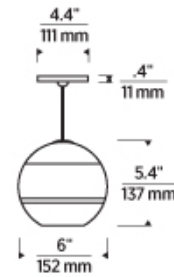

Note: Note: MP includes 4" Round Flush Canopy.
Aged Brass finish includes satin nickel system hardware.

700 _____ SDN _____

JOB NAME _____

NOTES _____

SEDONA PENDANT

VISUAL COMFORT & Co.

SPECIFICATIONS

PRIMARY MATERIAL	Glass
SHADE MATERIAL	Glass
NET WEIGHT	3 lbs
HEIGHT	5.4in
WIDTH	6in
LENGTH	6in
UP LIGHT / DOWN LIGHT / BOTH?	
WET LISTED	
DAMP LISTED	
DRY LISTED	
MIN. HANGING HEIGHT	11.9in
MAX HANGING HEIGHT	77.9in
SLOPED CEILING ADAPTABLE?	Yes 45° Max
GENERAL LISTING	ETL Listed
INCLUDES	