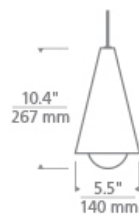

Mini Joni Pendant LED

DESCRIPTION

The Joni Low Voltage Pendant by Tech Lighting features an integrated LED lamp suspended within a conical shade and creates a uniquely contemporary smaller-scale pendant. For heightened visual interest, designed with color on color or two-tone finish options. Offered in three stylish finish options, Matte Black, Natural Brass, and Satin Nickel. At 6" in diameter, the Joni pendant is a great fixture to install in multiples and adds a contemporary statement to your kitchen, living room, hallway and bedroom. Installed individually or in multiples, Low-Voltage Pendants complement our Tech Lighting Monorail Track System. Complete the look with the larger scale Joni Pendant, Wall Sconce and Flush Mount. Lamping options are compatible with most dimmers. Refer to the Dimming Chart for more information. Includes 12 volt 6 watt 230 delivered lumen, 3000K, 90 CRI, LED module. Dimmable with low-voltage or magnetic dimmer (based on transformer). Includes 6 feet of field-cutttable cable. Matte Black finish supplied with bronze cable. Brass and Satin Nickel finish supplied with satin cable

INSTALLATION

Socket terminates with FreeJack male connector, which may be installed into a system connector. Elements ordered with a system prefix include a connector for that system.

WEIGHT

1.5-1.5lb / 0.68-0.68kg ±

ORDERING INFORMATION

700	SYSTEM	JNI	FINISH	LAMP
FJ	FREEJACK	NB	NATURAL BRASS	-LED930 INTEGRATED LED 90 CRI 3000K 12V
MP	MONOPOINT	B	NIGHTSHADE BLACK	
MO	MONORAIL	S	SATIN NICKEL	

Note. Note. MP includes 4" Round Flush Canopy.

TECH LIGHTING®
7400 Linder Avenue   T 847.410.4400
Skokie, Illinois 60077   F 847.410.4500

Tech Lighting, L.L.C.

700

FIXTURE

TYPE:

JOB NAME:

NOTES:

©2020 Tech Lighting, L.L.C. All Rights Reserved. The "Tech Lighting" graphic is a registered trademark of Tech Lighting, L.L.C. Tech Lighting reserves the right to change specifications for product improvements without notification.