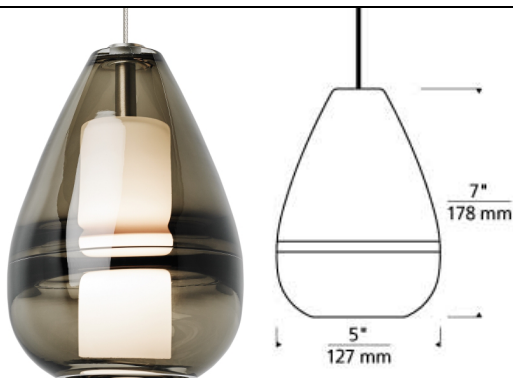

LOW - VOLTAGE PENDANTS

Mini Ella Pendant LED SORAA T20

DESCRIPTION

Elegant and sophisticated in design the Mini Ella pendant light by Tech Lighting is hand-blown into a perfectly sculpted teardrop-shaped glass shade. The organic glass features a unique thick extruding glass band. When lit, the serene beauty of this elegant pendant is enhanced by the contrast of the opal glass diffuser. With two modern color options, clear and smoke the Mini Ella exudes modern sophistication making it ideal for kitchen island task lighting, hallway lighting and bathroom lighting flanking a vanity. The Mini Ella comes with your choice of halogen or LED lamping, both options are fully dimmable to create the desired ambiance. For even greater design customization pair the Mini Ella pendant with the Monorail system by Tech Lighting. Includes low-voltage, 50 watt halogen bi-pin lamp or 8 watt, 300 delivered lumen, 3000K replaceable LED SORAA® module and six feet of field-cutable cable. Dimmable with low-voltage electronic or magnetic dimmer (based on the transformer). Works with SORAA.

ACCESSORIES & OPTICAL CONTROLS

SORAA® LED Bi-Pin Replacement Pendant Module, Swag Hook

WEIGHT

2.26lb / 1.03kg ±

ORDERING INFORMATION

700 SYSTEM	ELA	COLOR	FINISH	LAMP
FJ	FREEJACK	C CLEAR	Z ANTIQUE BRONZE	12 VOLT HALOGEN (T20)
KL	KABLE LITE	K SMOKE	S SATIN NICKEL	-LEDS930 12 VOLT LED 90 CRI 3000K (T20/T24)
MP	MONOPOINT			-24 24 VOLT HALOGEN
MO	MONORAIL			
MO2	TWO-CIRCUIT MONORAIL			