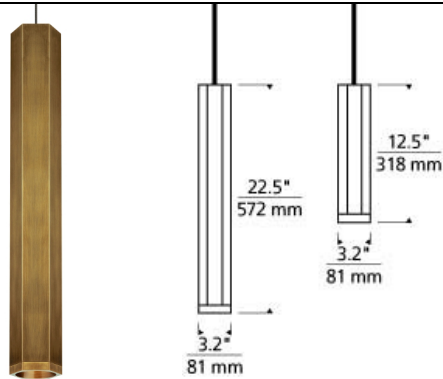

LOW - VOLTAGE PENDANTS

Blok Pendant

LED T20

DESCRIPTION

The Blok pendant light from Tech Lighting takes the classic contemporary metal cylinder and gives it a fresh new Art Deco inspired upgrade. Each hexagonal shade is offered in five on-trend metallic and painted finishes including Aged Brass, Antique Bronze, Matte Black, Matte White and Satin Nickel. Both the 12.5in and 22.5in sizes are compatible with Tech Lighting's Monorail and FreeJack Canopy systems for incredible installation flexibility – and offer the choice of LED or Halogen lamping options designed to provide a punch of task light on surfaces below by way of a removable lower diffuser lens accessory that translates the six-sided hexagonal shade into a sleek circular light aperture. Rated for (1) 50 watt max bi-pin lamp/Dimmable with low-voltage electronic magnetic dimmer. (based on the transformer)(Lamp Not Included). LED includes 12 volt 8 watt, 435 delivered lumens, 3000K, replaceable SORRA LED MR16 Ships with six feet of field-cutable cable. Dimmable with low-voltage electronic or magnetic dimmer (based on the transformer).

WEIGHT

1.5-2lb / 0.68-0.91kg ±

ORDERING INFORMATION

| 700 | SYSTEM | BLK | SHAPE OR SIZE | FINISH | LAMP |
|-----|----------------------|-----|---------------|---------------------------------|----------------------------------|
| FJ | FREEJACK | | L LARGE | RR AGED BRASS/AGED BRASS | NO LAMP |
| MP | MONOPOINT | | S SMALL | ZZ ANTIQUE BRONZE/ANTIQU BRONZE | -LED930 12 VOLT LED 90 CRI 3000K |
| MO | MONORAIL | | | BS MATTE BLACK/SATIN NICKEL | |
| MO2 | TWO-CIRCUIT MONORAIL | | | WS MATTE WHITE/SATIN NICKEL | |
| | | | | SS SATIN NICKEL/SATIN NICKEL | |