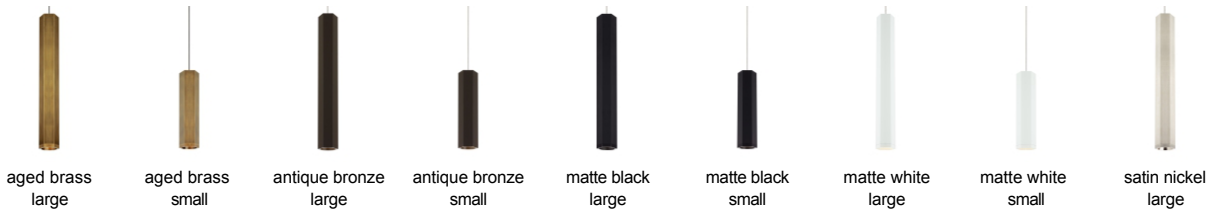

LOW - VOLTAGE PENDANTS

Blok Pendant

LED T20

DESCRIPTION

The Blok pendant light from Tech Lighting takes the classic contemporary metal cylinder and gives it a fresh new Art Deco inspired upgrade. Each hexagonal shade is offered in five on-trend metallic and painted finishes including Aged Brass, Antique Bronze, Matte Black, Matte White and Satin Nickel. Both the 12.5in and 22.5in sizes are compatible with Tech Lighting's Monorail and FreeJack Canopy systems for incredible installation flexibility – and offer the choice of LED or Halogen lamping options designed to provide a punch of task light on surfaces below by way of a removable lower diffuser lens accessory that translates the six-sided hexagonal shade into a sleek circular light aperture. Rated for (1) 50 watt max bi-pin lamp/Dimmable with low-voltage electronic magnetic dimmer. (based on the transformer)(Lamp Not Included). LED includes 12 volt 8 watt, 435 delivered lumens, 3000K, replaceable SORRA LED MR16 Ships with six feet of field-cutable cable. Dimmable with low-voltage electronic or magnetic dimmer (based on the transformer).

WEIGHT

1.5-2lb / 0.68-0.91kg ±

ORDERING INFORMATION

| 700 | SYSTEM | BLK | SHAPE OR SIZE | FINISH | LAMP |
|-----|----------------------|-----|---------------|---------------------------------|----------------------------------|
| FJ | FREEJACK | | L LARGE | RR AGED BRASS/AGED BRASS | NO LAMP |
| MP | MONOPOINT | | S SMALL | ZZ ANTIQUE BRONZE/ANTIQU BRONZE | -LED930 12 VOLT LED 90 CRI 3000K |
| MO | MONORAIL | | | BS MATTE BLACK/SATIN NICKEL | |
| MO2 | TWO-CIRCUIT MONORAIL | | | WS MATTE WHITE/SATIN NICKEL | |
| | | | | SS SATIN NICKEL/SATIN NICKEL | |