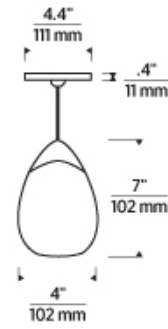

Note: MP includes 4 Round Flush Canopy.
 Chrome not offered on Monorail & Two-Circuit Monorail.

700 _____ ALI _____

JOB NAME _____

NOTES _____

ALINA PENDANT

VISUAL COMFORT & Co.

SPECIFICATIONS

PRIMARY MATERIAL	Glass
SHADE MATERIAL	Glass
NET WEIGHT	3.25 lbs
HEIGHT	7in
WIDTH	4in
LENGTH	4in
UP LIGHT / DOWN LIGHT / BOTH?	
WET LISTED	
DAMP LISTED	
DRY LISTED	
MIN. HANGING HEIGHT	13.5in
MAX HANGING HEIGHT	79.5in
SLOPED CEILING ADAPTABLE?	Yes 45° Max
GENERAL LISTING	ETL Listed
INCLUDES	