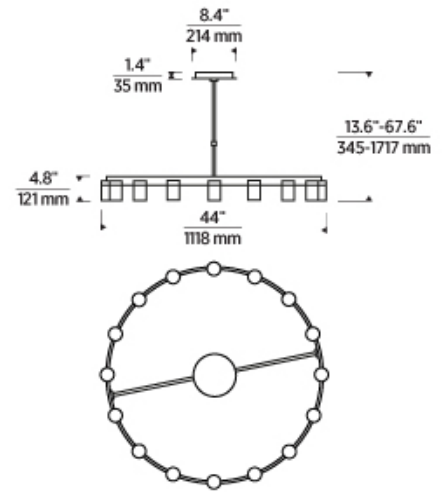

ESFERA LARGE CHANDELIER

PRODUCT FEATURES

- Laser etched crystal captures the light
- Frame can be mounted up or down
- Includes (2) 6" and (4) 12" rigid stems in coordinating finish.
- Fully dimmable integrated LED lamp
- This item is made of natural brass. It is a living finish that will patina and warm with age which adds richness. If it gets an uneven patina or spots, a brass cleaner can restore the finish
- Protected by a 5-year warranty. Please visit the "About Us" Page on techlighting.com for more for warranty details

Natural Brass

Natural Brass

Black

ORDERING INFORMATION

700ESF	LENGTH (A)	FINISH	LAMP
	44 44"	NB NATURAL BRASS	-LED927 INTEGRATED LED 90 CRI 2700K 120V
		B NIGHTSHADE BLACK	-LED927-277 INTEGRATED LED 90 CRI 2700K 277V

700ESF _____
JOB NAME _____
NOTES _____

ESFERA LARGE CHANDELIER

SPECIFICATIONS

PRIMARY MATERIAL	Aluminum or Brass
SHADE MATERIAL	Crystal
NET WEIGHT	62 lbs
HEIGHT	4.8in
WIDTH	44in
LENGTH	44in
UP LIGHT / DOWN LIGHT / BOTH?	
WET LISTED	
DAMP LISTED	Yes
DRY LISTED	
MIN. HANGING HEIGHT	13.6in
MAX HANGING HEIGHT	67.6in
TOTAL CORD LENGTH	
TOTAL STEM LENGTH	Up to 60in
STEM QTY	6
SLOPED CEILING ADAPTABLE?	No
GENERAL LISTING	ETL Listed
INCLUDES	