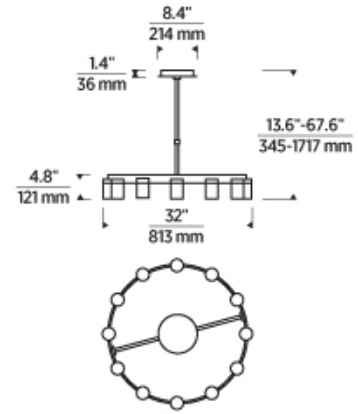

Natural Brass

Natural Brass

Black

ORDERING INFORMATION

700ESF	LENGTH (A)	FINISH	LAMP
	32 32"	NB NATURAL BRASS	-LED927 INTEGRATED LED 90 CRI 2700K 120V
		B NIGHTSHADE BLACK	-LED927-277 INTEGRATED LED 90 CRI 2700K 277V

700ESF _____

JOB NAME _____

NOTES _____

ESFERA MEDIUM CHANDELIER

SPECIFICATIONS

PRIMARY MATERIAL	Aluminum or Brass
SHADE MATERIAL	Crystal
NET WEIGHT	42 lbs
HEIGHT	4.8in
WIDTH	32in
LENGTH	32in
UP LIGHT / DOWN LIGHT / BOTH?	
WET LISTED	
DAMP LISTED	Yes
DRY LISTED	
MIN. HANGING HEIGHT	13.6in
MAX HANGING HEIGHT	67.6in
TOTAL CORD LENGTH	
TOTAL STEM LENGTH	Up to 60in
STEM QTY	6
SLOPED CEILING ADAPTABLE?	No
GENERAL LISTING	ETL Listed
INCLUDES	