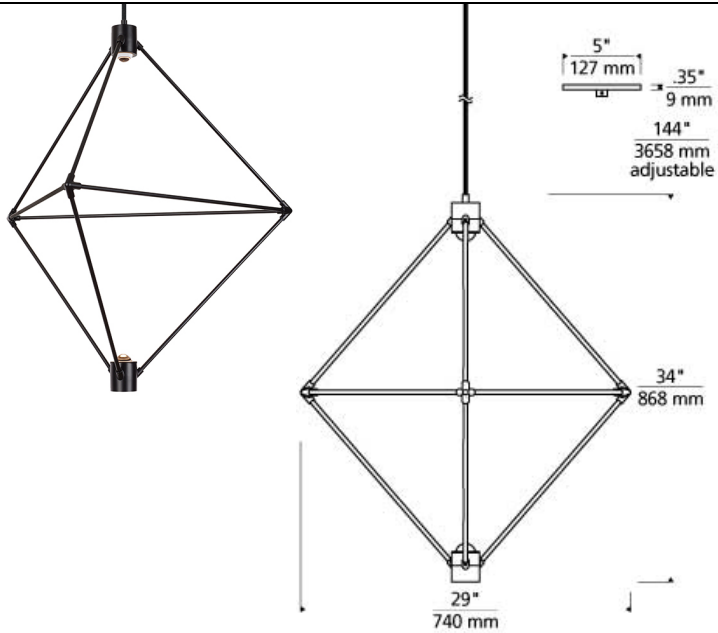

Candora 29 Chandelier

LED T20

DESCRIPTION

The Candora 29 chandelier by Tech Lighting features geometric lines that are nicely balanced by the open, airy silhouette of the integrated LED light source. Light shines from the top of the chandelier downward through the sculptural structure for a dramatic, contemporary lighting effect. Scaling at 144" high and 29" wide the Candora Chandelier is ideal over a dining room table, in a foyer, making a statement, or in vast multiples for an impressive lighting installation in a commercial space. Also available in the Candora family is the 19" chandelier and 34" chandelier, simply search for the Candora 29 to find its closest relatives. Available lamping options include energy efficient LED, all lamping options are fully-dimmable to create the desired ambiance in your special space. The Candora is damp-rated for an even wider range of installation possibilities. Includes 12' of field-cutttable cable. LED includes (2) 8.8 watt 347 total delivered lumens Warm Color Dimming 90 CRI 3000K-2200K LED module. Dimmable with most LED compatible ELV and TRIAC dimmers. 120v.

WEIGHT

4-4.5lb / 1.81-2.04kg ±

black

aged brass

ORDERING INFORMATION

700CNDR	LENGTH (A)	FINISH	LAMP
29	29"	R AGED BRASS B MATTE BLACK	-LEDWD INTEGRATED LED 90 CRI 3000-2200K 120V (T24)

TECH LIGHTING®

7400 Linder Avenue T 847.410.4400
Skokie, Illinois 60077 F 847.410.4500