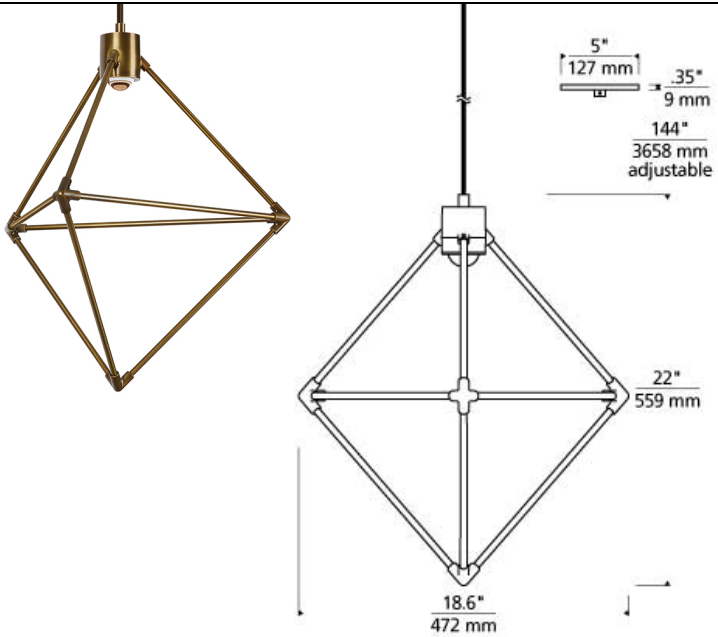

## DESCRIPTION

The Candora 19 chandelier by Tech Lighting features geometric lines that are nicely balanced by the open, airy silhouette of the integrated LED light source. Light shines from the top of the chandelier downward through the sculptural structure for a dramatic, contemporary lighting effect. Scaling at 18.6" high and 22" wide the Candora Chandelier is ideal over a dining room table, in a foyer, making a statement, or in vast multiples for an impressive lighting installation in a commercial space. Also available in the Candora family is the 34" chandelier and 29" chandelier, simply search for the Candora 19 to find its closes relatives. Available lamping options include energy efficient LED, all lamping options are fully-dimmable to create the desired ambiance in your special space. The Candora is damp-rated for an even wider range of installation possibilities. LED includes (1) 8.8 watt 124 delivered lumens Warm Color Dimming 90 CRI 3000K-2200K LED module. Dimmable with most LED compatible ELV and TRIAC dimmers. 120v. Includes 12' of field-cutable cable.

## WEIGHT

3-3.5lb / 1.36-1.59kg ±

black

aged brass