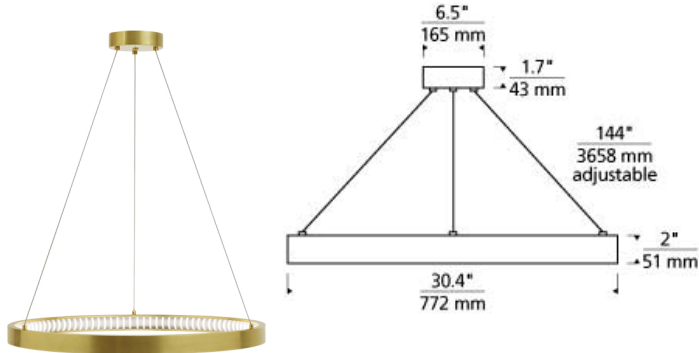

### DESCRIPTION

Inspired by large medieval cast iron chandeliers, the Bodiam chandelier by Tech Lighting features a thick outer metal ring that houses dual stacked rows of inward firing LEDs. These LEDs are treated with a special linear spread diffuser to create a unique twinkling effect while evenly distributing the light and minimizing glare. With a glare-free light distribution the Bodiam chandelier is ideal for family room lighting, foyer lighting and a number of commercial lighting applications. The 24- and 30-inch diameter Chandeliers are offered in three finishes and the Bodiam 48-inch diameter chandelier is offered in two finishes. Install independently or clustered together for an enhanced look. Lamping options are compatible with most dimmers. Refer to Dimming Chart for more information. Includes 23.6 watt, 1339 delivered lumens, 3000K LED module. Dimmable with most LED compatible ELV and TRIAC dimmers. Fixture provided with twelve feet of field-cuttable cable to match finish selection.

### WEIGHT

10-10lb / 4.54-4.54kg ±

### ORDERING INFORMATION

700BOD	SHAPE OR SIZE	FINISH	LAMP
30	30" DIAMETER	R AGED BRASS Z ANTIQUE BRONZE S SATIN NICKEL	-LED930 INTEGRATED LED 90 CRI 3000K 120V (T24)

700BOD \_\_\_\_\_

FIXTURE TYPE: \_\_\_\_\_