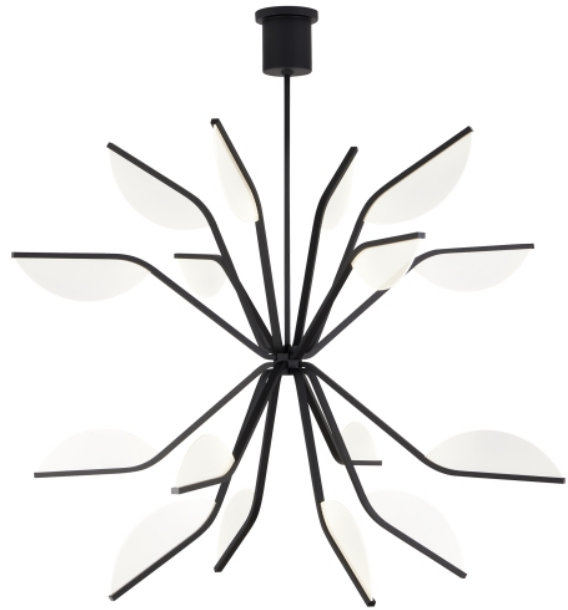

BELTERRA 43 CHANDELIER

PRODUCT FEATURES

- Designed with LED light guides to illuminate this chandelier inspired by the Lotus flower
- Includes (2) 6" and (4) 12" rigid stems in coordinating finish. Can be installed on sloped ceiling up to 35°
- Designed with LED lightguide technology, stunning when turned on and a piece of art when turned off.
- Dimmable with most LED compatible ELV and Triac dimmers.
- This item is made of natural brass. It is a living finish that will patina and warm with age which adds richness. If it gets an uneven patina or spots, a brass cleaner can restore the finish
- Protected by a 5-year warranty. please visit the "About Us" Page on techlighting.com for more for warranty details

Matte Black

LAMPING

Includes 50.1 watts, 3974 total delivered lumens, 3000K LED modules. Dimmable with most LED compatible ELV and TRIAC dimmers. Ships with (4) 12" and (2) 6" rigid stems in coordinating finish. Can be installed on a sloped ceiling up to 35°. 120 volt.

Matte Black

Natural Brass

Matte Black Alt

Natural Brass Alt

ORDERING INFORMATION

700BLT	SHAPE OR SIZE	FINISH	LAMP
	43 43" DIAMETER	B MATTE BLACK NB NATURAL BRASS	-LED930 INTEGRATED LED 90 CRI 3000K 120V

700BLT _____

JOB NAME _____

NOTES _____

BELTERRA 43 CHANDELIER

SPECIFICATIONS

PRIMARY MATERIAL	Aluminum
SHADE MATERIAL	Acrylic
NET WEIGHT	15 lbs
HEIGHT	37.1in
WIDTH	46.3in
LENGTH	46.3in
UP LIGHT / DOWN LIGHT / BOTH?	
WET LISTED	
DAMP LISTED	Yes
DRY LISTED	
MIN. HANGING HEIGHT	44.5in
MAX HANGING HEIGHT	104.5in
TOTAL CORD LENGTH	
TOTAL STEM LENGTH	Up to 60in
STEM QTY	6
SLOPED CEILING ADAPTABLE?	Yes 35° Max
GENERAL LISTING	ETL Listed
INCLUDES	