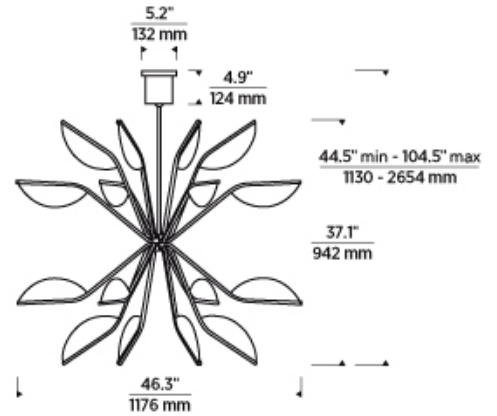

BELTERRA 43 CHANDELIER

PRODUCT FEATURES

- Designed with LED light guides to illuminate this chandelier inspired by the Lotus flower
- Includes (2) 6" and (4) 12" rigid stems in coordinating finish. Can be installed on sloped ceiling up to 35°
- Designed with LED lightguide technology, stunning when turned on and a piece of art when turned off.
- Dimmable with most LED compatible ELV and Triac dimmers.
- This item is made of natural brass. It is a living finish that will patina and warm with age which adds richness. If it gets an uneven patina or spots, a brass cleaner can restore the finish
- Protected by a 5-year warranty. please visit the "About Us" Page on techlighting.com for more for warranty details

Matte Black

Natural Brass

Matte Black Alt

Natural Brass Alt

ORDERING INFORMATION

700BLT	SHAPE OR SIZE	FINISH	LAMP
	43 43" DIAMETER	B MATTE BLACK NB NATURAL BRASS	-LED930 INTEGRATED LED 90 CRI 3000K 120V

700BLT _____

JOB NAME _____

NOTES _____

BELTERRA 43 CHANDELIER

SPECIFICATIONS

PRIMARY MATERIAL	Aluminum
SHADE MATERIAL	Acrylic
NET WEIGHT	15 lbs
HEIGHT	37.1in
WIDTH	46.3in
LENGTH	46.3in
UP LIGHT / DOWN LIGHT / BOTH?	
WET LISTED	
DAMP LISTED	Yes
DRY LISTED	
MIN. HANGING HEIGHT	44.5in
MAX HANGING HEIGHT	104.5in
TOTAL CORD LENGTH	
TOTAL STEM LENGTH	Up to 60in
STEM QTY	6
SLOPED CEILING ADAPTABLE?	Yes 35° Max
GENERAL LISTING	ETL Listed
INCLUDES	

LAMPING SPECIFICATIONS

	LED LAMP	INTEGRATED LED	NON LED	NO LAMP
DELIVERED LUMENS		3974		
WATTS		50.1		
MAX WATTAGE PER BULB		50.1W		
INPUT VOLTAGE/ DIMMING TYPE		120V ELV, TRIAC		
CCT		3000K		
CRI		90 CRI		
LED LIFETIME		>50000		
L70				
AVERAGE BULB HOURS				
FIELD SERVICEABLE LED				
LAMP BASE		Integrated LED		
LAMP SHAPE		Integrated LED		
LAMP INCLUDED?		True		
WARRANTY**		5 Years		