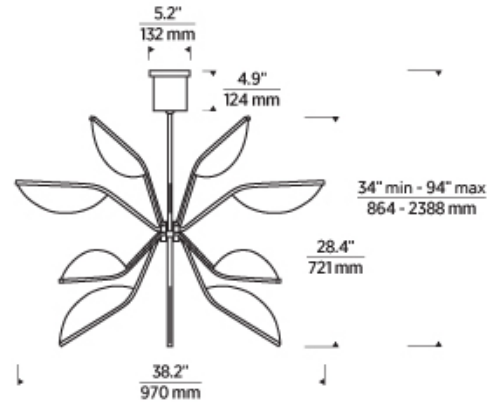

BELTERRA 38 GLOBE CHANDELIER

PRODUCT FEATURES

- Designed with LED light guides to illuminate this chandelier inspired by the Lotus flower
- Includes (2) 6" and (4) 12" rigid stems in coordinating finish. Can be installed on sloped ceiling up to 35°
- Designed with LED lightguide technology, stunning when turned on and a piece of art when turned off.
- Dimmable with most LED compatible ELV and Triac dimmers.
- This item is made of natural brass. It is a living finish that will patina and warm with age which adds richness. If it gets an uneven patina or spots, a brass cleaner can restore the finish
- Protected by a 5-year warranty. please visit the "About Us" Page on techlighting.com for more for warranty details

Matte Black

Natural Brass

Matte Black Alt

Natural Brass Alt

ORDERING INFORMATION

700BLT	SHAPE OR SIZE	FINISH	LAMP
	38G 38" GLOBE	B MATTE BLACK NB NATURAL BRASS	-LED930 INTEGRATED LED 90 CRI 3000K 120V

700BLT _____

JOB NAME _____

NOTES _____

BELTERRA 38 GLOBE CHANDELIER

SPECIFICATIONS

PRIMARY MATERIAL	Aluminum
SHADE MATERIAL	Acrylic
NET WEIGHT	8.5 lbs
HEIGHT	17.3in
WIDTH	38in
LENGTH	38in
UP LIGHT / DOWN LIGHT / BOTH?	
WET LISTED	
DAMP LISTED	Yes
DRY LISTED	
MIN. HANGING HEIGHT	34in
MAX HANGING HEIGHT	94in
TOTAL CORD LENGTH	
TOTAL STEM LENGTH	Up to 60in
STEM QTY	6
SLOPED CEILING ADAPTABLE?	Yes 35° Max
GENERAL LISTING	ETL Listed
INCLUDES	

LAMPING SPECIFICATIONS

	LED LAMP	INTEGRATED LED	NON LED	NO LAMP
DELIVERED LUMENS		3974		
WATTS		50.1		
MAX WATTAGE PER BULB		50.1W		
INPUT VOLTAGE/ DIMMING TYPE		120V ELV, TRIAC		
CCT		3000K		
CRI		90 CRI		
LED LIFETIME				
L70		>50000		
AVERAGE BULB HOURS				
FIELD SERVICEABLE LED				
LAMP BASE		Integrated LED		
LAMP SHAPE		Integrated LED		
LAMP INCLUDED?		True		
WARRANTY**		5 Years		