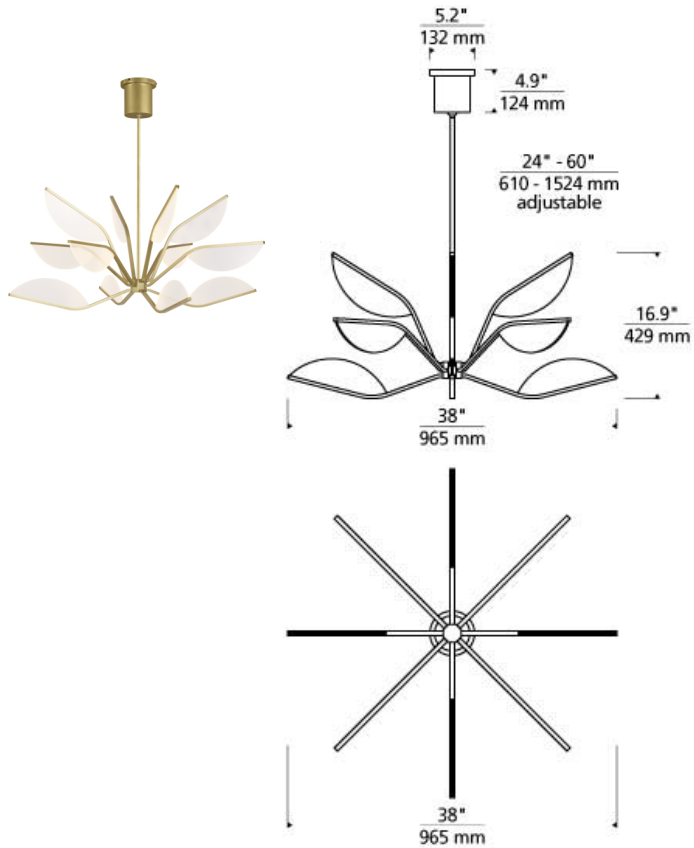

# Belterra 38 Chandelier

LED T20

## DESCRIPTION

The Belterra chandelier by Tech Lighting is inspired by the lotus flower. Petal-shaped LED light guides beautifully illuminate this contemporary design and capture the purity of the chandelier's graceful stem-work. Offered in three elegant finishes, Belterra provides a touch of contrast to the light guides when turned on and off. Available in two sizes to illuminate the space as a stand-alone piece or installed in multiples. Lamping options are compatible with most dimmers. Refer to the Dimming Chart for more information. Includes 50.4 watts, 3540 total delivered lumens, 3000K LED linear modules. Dimmable with most LED compatible ELV and TRIAC dimmers. Ships with (4) 12" and (2) 6" rigid stems in coordinating finish. Can be installed on a sloped ceiling up to 45°.

## WEIGHT

8.5-8.5lb / 3.86-3.86kg ±

brass  
(aged brass not shown)

matte black

polished nickel

## ORDERING INFORMATION

700BLT	SHAPE OR SIZE	FINISH	LAMP
38	38" DIAMETER	R AGED BRASS B MATTE BLACK N POLISHED NICKEL	-LED930 INTEGRATED LED 90 CRI 3000K 120V (T20/T24)

**TECH LIGHTING®**

7400 Linder Avenue  
Skokie, Illinois 60077