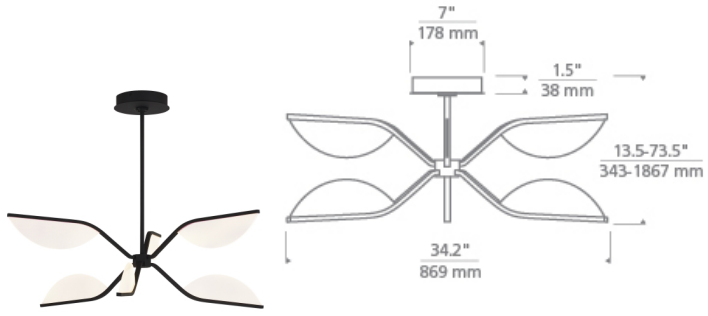

Belterra 30 Chandelier LED

DESCRIPTION

The Belterra 30 Chandelier by Tech Lighting is inspired by the lotus flower. Petal-shaped LED light guides beautifully illuminate this contemporary design and capture the purity of the chandelier's graceful stem-work. Offered in three elegant finishes, Belterra provides a touch of contrast to the light guides when turned on and off. Available in three sizes to illuminate the space as a stand-alone piece or installed in multiples. Lamping options are compatible with most dimmers. Refer to the Dimming Chart for more information. Includes 32 watts, 2399 total delivered lumens, 3000K LED modules. Dimmable with most LED compatible ELV and TRIAC dimmers. Ships with (4) 12" and (2) 6" rigid stems in coordinating finish. Can be installed on a sloped ceiling up to 20°. 120V.

INSTALLATION

This product can mount to either a 4" square electrical box with round plaster ring or an octagonal electrical box (not included).

WEIGHT

5-5lb / 2.27-2.27kg ±

matte black

polished nickel

natural brass

ORDERING INFORMATION

700BLT	SHAPE OR SIZE	FINISH	LAMP
	30 30	B MATTE BLACK N NATURAL BRASS N POLISHED NICKEL	-LED930 INTEGRATED LED 90 CRI 3000K 120V

TECH LIGHTING®

7400 Linder Avenue T 847.410.4400
 Skokie, Illinois 60077 F 847.410.4500