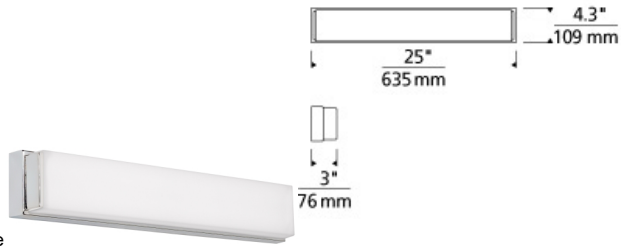

## DESCRIPTION

The sleek Sage LED bath light is purpose-built to provide a beautifully diffused wash of LED illumination perfect for vanity light applications. Pairing its ultra-slim, full length backplate with its uninterrupted linear diffuser creates a sophisticated, clean, modern aesthetic. High quality, smoothly diffused LED lamping options available in all three scalable sizes let you match the performance of the Sage bath light to your personal preferences. In addition to each Sage bath light fixture being able to be mounted horizontally above a mirror, they also can be mounted vertically flanking a mirror or as a wall sconce light and are fully dimmable for creating the desired ambiance. Includes 35 watt, 2210 delivered lumen, 2700K or 3000K LED module. Mounts horizontally or vertically. ADA compliant. Dimmable with low-voltage electronic dimmer.

## INSTALLATION

This product can mount to either a 4" square electrical box with round plaster ring or an octagonal electrical box.

## WEIGHT

3.8-3.8lb / 1.72-1.72kg ±

chrome

satın nickel

## ORDERING INFORMATION

700BCSAGW	LENGTH (A)	FINISH	LAMP
25	25"	C CHROME S SATIN NICKEL	-LED927 LED 90 CRI 2700K 120V -LED927-277 LED 90 CRI 2700K 277V -LED930 LED 90 CRI 3000K 120V -LED930-277 LED 90 CRI 3000K 277V