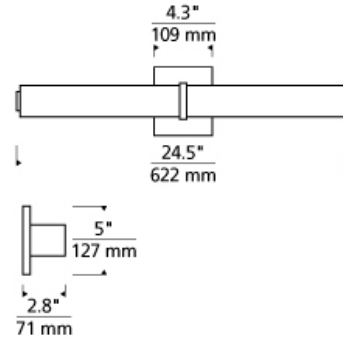

## DESCRIPTION

The Milan bath bar by Tech Lighting is a modern rectilinear light that features a clean and crisp design. The Milan is defined by a white acrylic inner shade enhanced by the crystalline dimensionality of an outer shade of either clear polished glass or beautiful opal etched glass. A discreet metal band further enhances the simple elegance of this bath bar. The Milan is available in two on-trend finishes, Satin Nickel and Chrome, each finish further enriches its contemporary style. The Milan bath bar ships with energy efficient integrated LED lighting, all lighting options are fully dimmable to create the desired ambiance in your special space. Includes 20 watt, 1629 delivered lumen, 3000K LED module. Dimmable with low-voltage electronic dimmer.

## INSTALLATION

This product can mount to either a 4" square electrical box with round plaster ring or an octagonal electrical box (not included).

## WEIGHT

4.0-4.5lb / 1.81-2.04kg ±

chrome

satin nickel

## ORDERING INFORMATION

| 700BCMLN COLOR  | FINISH                     | LAMP   |
|-----------------|----------------------------|--|
| W WHITE ACRYLIC | C CHROME<br>S SATIN NICKEL | -LED930<br>-LED930-277 LED 90 CRI 3000K 277V |